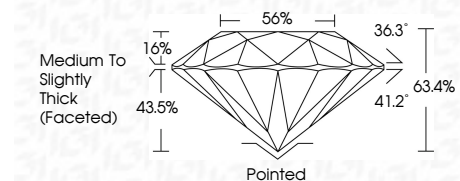

ELECTRONIC COPY

LG784694981
Report verification at igi.org

March 24, 2026
IGI Report Number **LG784694981**
Description **LABORATORY GROWN DIAMOND**
Shape and Cutting Style **ROUND BRILLIANT**
Measurements **7.34 - 7.40 X 4.67 MM**

GRADING RESULTS

Carat Weight **1.56 CARAT**
Color Grade **E**
Clarity Grade **VS 2**
Cut Grade **EXCELLENT**

ADDITIONAL GRADING INFORMATION

Polish **EXCELLENT**
Symmetry **EXCELLENT**
Fluorescence **NONE**
Inscription(s) **IGI LG784694981**
Comments: This Laboratory Grown Diamond was created by Chemical Vapor Deposition (CVD) growth process. Type IIa

March 24, 2026
IGI Report No **LG784694981**
ROUND BRILLIANT
7.34 - 7.40 X 4.67 MM
Carat Weight **1.56 CARAT**
Color Grade **E**
Clarity Grade **VS 2**
Cut Grade **EXCELLENT**
Depth **63.4%**
Table **56%**
Girdle **Medium To Slightly Thick (Faceted)**
Culet **Pointed**
Polish **EXCELLENT**
Symmetry **EXCELLENT**
Fluorescence **NONE**
Inscription(s) **IGI LG784694981**
Comments: This Laboratory Grown Diamond was created by Chemical Vapor Deposition (CVD) growth process. Type IIa

March 24, 2026
IGI Report Number **LG784694981**
Description **LABORATORY GROWN DIAMOND**
Shape and Cutting Style **ROUND BRILLIANT**
Measurements **7.34 - 7.40 X 4.67 MM**

GRADING RESULTS

Carat Weight **1.56 CARAT**
Color Grade **E**
Clarity Grade **VS 2**
Cut Grade **EXCELLENT**