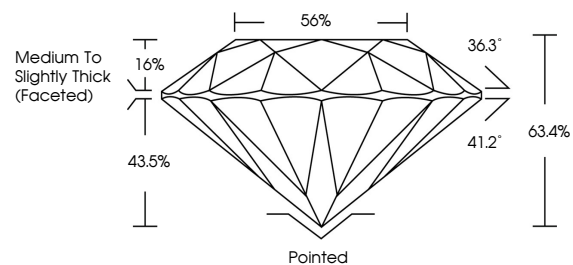

GRADING RESULTS

Carat Weight **1.56 CARAT**
Color Grade **E**
Clarity Grade **VS 2**
Cut Grade **EXCELLENT**

ADDITIONAL GRADING INFORMATION

Polish **EXCELLENT**
Symmetry **EXCELLENT**
Fluorescence **NONE**
Inscription(s) **IGI LG784694981**
Comments: This Laboratory Grown Diamond was created by Chemical Vapor Deposition (CVD) growth process. Type IIa

March 24, 2026
IGI Report No **LG784694981**
ROUND BRILLIANT
7.34 - 7.40 X 4.67 MM
Carat Weight **1.56 CARAT**
Color Grade **E**
Clarity Grade **VS 2**
Cut Grade **EXCELLENT**
Depth **63.4%**
Table **56%**
Girdle **Medium To Slightly Thick (Faceted)**
Culet **Pointed**
Polish **EXCELLENT**
Symmetry **EXCELLENT**
Fluorescence **NONE**
Inscription(s) **IGI LG784694981**
Comments: This Laboratory Grown Diamond was created by Chemical Vapor Deposition (CVD) growth process. Type IIa

March 24, 2026
IGI Report Number **LG784694981**
Description **LABORATORY GROWN DIAMOND**
Shape and Cutting Style **ROUND BRILLIANT**
Measurements **7.34 - 7.40 X 4.67 MM**

GRADING RESULTS

Carat Weight **1.56 CARAT**
Color Grade **E**
Clarity Grade **VS 2**
Cut Grade **EXCELLENT**

PROPORTIONS

Sample Image Used

CLARITY CHARACTERISTICS

KEY TO SYMBOLS

Red symbols indicate internal characteristics.
Green symbols indicate external characteristics.

COLOR

D E F G H I J Faint Very Light Light