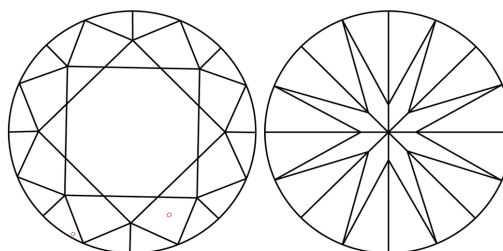

CLARITY CHARACTERISTICS

KEY TO SYMBOLS

Red symbols indicate internal characteristics.
Green symbols indicate external characteristics.