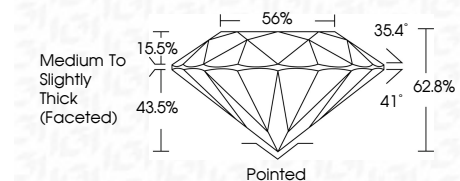

ELECTRONIC COPY

LG784694074
Report verification at igi.org

March 23, 2026
IGI Report Number **LG784694074**
Description **LABORATORY GROWN DIAMOND**
Shape and Cutting Style **ROUND BRILLIANT**
Measurements **7.41 - 7.46 X 4.66 MM**

GRADING RESULTS
Carat Weight **1.58 CARAT**
Color Grade **F**
Clarity Grade **VVS 2**
Cut Grade **EXCELLENT**

ADDITIONAL GRADING INFORMATION
Polish **EXCELLENT**
Symmetry **EXCELLENT**
Fluorescence **NONE**
Inscription(s) **IGI LG784694074**
Comments: This Laboratory Grown Diamond was created by Chemical Vapor Deposition (CVD) growth process. Type IIa

March 23, 2026
IGI Report No LG784694074
ROUND BRILLIANT
1.58 CARAT
Color Grade **F**
Clarity Grade **VVS 2**
Depth **62.8%**
Table **56%**
Crown Height **Medium To Slightly Thick (Faceted)**
Pavilion Angle **41°**
Crown Angle **35.4°**
Cut Grade **EXCELLENT**
Symmetry **EXCELLENT**
Fluorescence **NONE**
Inscription(s) **IGI LG784694074**
Comments: This Laboratory Grown Diamond was created by Chemical Vapor Deposition (CVD) growth process. Type IIa

GRADING RESULTS
Carat Weight **1.58 CARAT**
Color Grade **F**
Clarity Grade **VVS 2**
Cut Grade **EXCELLENT**

ADDITIONAL GRADING INFORMATION
Polish **EXCELLENT**
Symmetry **EXCELLENT**
Fluorescence **NONE**
Inscription(s) **IGI LG784694074**