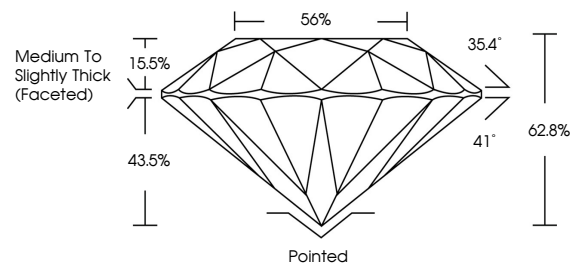

PROPORTIONS