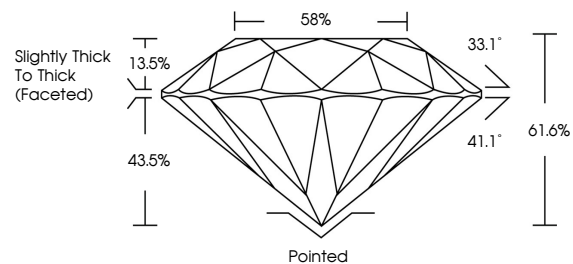

GRADING RESULTS

Carat Weight **2.04 CARATS**
Color Grade **F**
Clarity Grade **VS 2**
Cut Grade **VERY GOOD**

ADDITIONAL GRADING INFORMATION

Polish **EXCELLENT**
Symmetry **EXCELLENT**
Fluorescence **NONE**
Inscription(s) **IGI LG784687554**
Comments: This Laboratory Grown Diamond was created by Chemical Vapor Deposition (CVD) growth process. Type IIa

March 28, 2026
IGI Report No LG784687554
ROUND BRILLIANT
8.09 - 8.12 X 4.99 MM
Carat Weight **2.04 CARATS**
Color Grade **F**
Clarity Grade **VS 2**
Cut Grade **VERY GOOD**
Depth **61.6%**
Table **58%**
Girdle **Slightly Thick To Thick (Faceted)**
Culet **Pointed**
Polish **EXCELLENT**
Symmetry **EXCELLENT**
Fluorescence **NONE**
Inscription(s) **IGI LG784687554**
Comments: This Laboratory Grown Diamond was created by Chemical Vapor Deposition (CVD) growth process. Type IIa

March 28, 2026
IGI Report Number **LG784687554**
Description **LABORATORY GROWN DIAMOND**
Shape and Cutting Style **ROUND BRILLIANT**
Measurements **8.09 - 8.12 X 4.99 MM**

GRADING RESULTS

Carat Weight **2.04 CARATS**
Color Grade **F**
Clarity Grade **VS 2**
Cut Grade **VERY GOOD**

PROPORTIONS

CLARITY CHARACTERISTICS

KEY TO SYMBOLS

Red symbols indicate internal characteristics.
Green symbols indicate external characteristics.

Sample Image Used

COLOR

D E F G H I J Faint Very Light Light