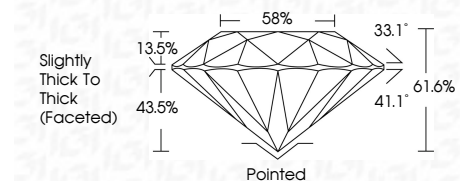

ELECTRONIC COPY

LG784687554
Report verification at igi.org

March 28, 2026
IGI Report Number **LG784687554**
Description **LABORATORY GROWN DIAMOND**
Shape and Cutting Style **ROUND BRILLIANT**
Measurements **8.09 - 8.12 X 4.99 MM**

GRADING RESULTS

Carat Weight **2.04 CARATS**
Color Grade **F**
Clarity Grade **VS 2**
Cut Grade **VERY GOOD**

ADDITIONAL GRADING INFORMATION

Polish **EXCELLENT**
Symmetry **EXCELLENT**
Fluorescence **NONE**
Inscription(s) **IGI LG784687554**
Comments: This Laboratory Grown Diamond was created by Chemical Vapor Deposition (CVD) growth process. Type IIa

March 28, 2026
IGI Report No LG784687554
ROUND BRILLIANT
8.09 - 8.12 X 4.99 MM
Carat Weight **2.04 CARATS**
Color Grade **F**
Clarity Grade **VS 2**
Cut Grade **VERY GOOD**
Depth **61.6%**
Table **58%**
Girdle **Slightly Thick To Thick (Faceted)**
Culet **Pointed**
Polish **EXCELLENT**
Symmetry **EXCELLENT**
Fluorescence **NONE**
Inscription(s) **IGI LG784687554**
Comments: This Laboratory Grown Diamond was created by Chemical Vapor Deposition (CVD) growth process. Type IIa

March 28, 2026
IGI Report Number **LG784687554**
Description **LABORATORY GROWN DIAMOND**
Shape and Cutting Style **ROUND BRILLIANT**
Measurements **8.09 - 8.12 X 4.99 MM**

GRADING RESULTS

Carat Weight **2.04 CARATS**
Color Grade **F**
Clarity Grade **VS 2**
Cut Grade **VERY GOOD**