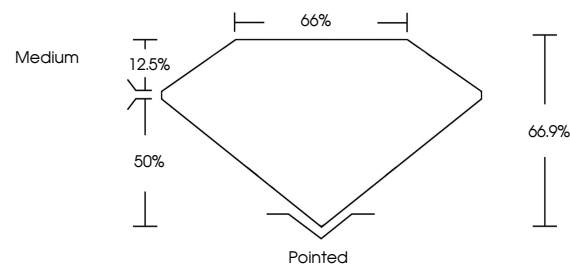

PROPORTIONS