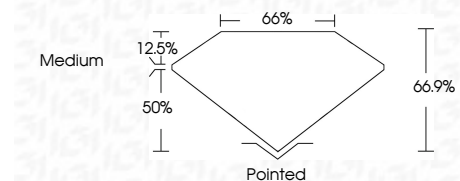

Measurements **11.93 X 8.44 X 5.65 MM**

**GRADING RESULTS**

Carat Weight **4.90 CARATS**  
Color Grade **F**  
Clarity Grade **VS 2**

**ADDITIONAL GRADING INFORMATION**

Polish **EXCELLENT**  
Symmetry **EXCELLENT**  
Fluorescence **NONE**  
Inscription(s) **IGI LG784687107**  
Comments: This Laboratory Grown Diamond was created by Chemical Vapor Deposition (CVD) growth process. Type IIa

**LABORATORY GROWN DIAMOND REPORT**

March 26, 2026  
IGI Report Number **LG784687107**  
Description **LABORATORY GROWN DIAMOND**  
Shape and Cutting Style **CUT CORNERED RECTANGULAR  
MODIFIED BRILLIANT**  
Measurements **11.93 X 8.44 X 5.65 MM**

**GRADING RESULTS**

Carat Weight **4.90 CARATS**  
Color Grade **F**  
Clarity Grade **VS 2**

**ADDITIONAL GRADING INFORMATION**

Polish **EXCELLENT**  
Symmetry **EXCELLENT**  
Fluorescence **NONE**  
Inscription(s) **IGI LG784687107**