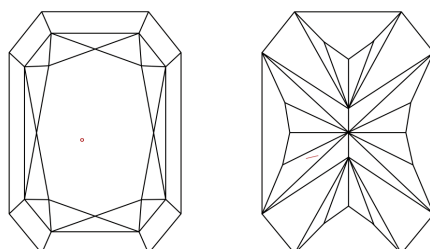

CLARITY CHARACTERISTICS

KEY TO SYMBOLS

Red symbols indicate internal characteristics.
Green symbols indicate external characteristics.

COLOR

D E F G H I J Faint Very Light Light

CLARITY

FL	IF	VS¹⁻²	VS¹⁻²	SI¹⁻²	I¹⁻³
Flawless	Internally Flawless	Very Very Slightly Included	Very Slightly Included	Slightly Included	Included