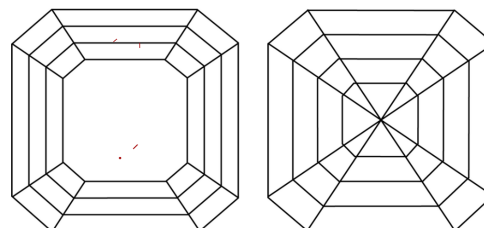

CLARITY CHARACTERISTICS

KEY TO SYMBOLS

Red symbols indicate internal characteristics.
Green symbols indicate external characteristics.

COLOR

D E F G H I J Faint Very Light Light

CLARITY

FL	IF	VVS¹⁻²	VS¹⁻²	SI¹⁻²	I¹⁻³
Flawless	Internally Flawless	Very Very Slightly Included	Very Slightly Included	Slightly Included	Included