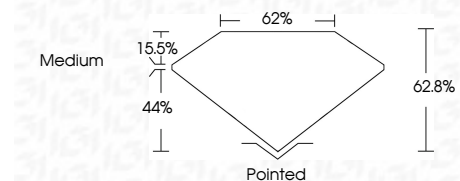

ELECTRONIC COPY

LG784685724
Report verification at igi.org

March 27, 2026
IGI Report Number **LG784685724**
Description **LABORATORY GROWN DIAMOND**
Shape and Cutting Style **SQUARE EMERALD CUT**
Measurements **8.01 X 7.83 X 4.92 MM**

GRADING RESULTS

Carat Weight **3.02 CARATS**
Color Grade **FANCY VIVID BLUE**
Clarity Grade **VVS 2**

ADDITIONAL GRADING INFORMATION

Polish **EXCELLENT**
Symmetry **EXCELLENT**
Fluorescence **NONE**
Inscription(s) **IGI LG784685724**
Comments: This Laboratory Grown Diamond was created by Chemical Vapor Deposition (CVD) growth process. Indications of post-growth treatment.

March 27, 2026
IGI Report No LG784685724
SQUARE EMERALD CUT
3.02 CARATS
Carat Weight
Color Grade **FANCY VIVID BLUE**
Clarity Grade **VVS 2**
Depth **62.8%**
Table **62%**
Girdle **Medium**
Culet **Pointed**
Polish **EXCELLENT**
Symmetry **EXCELLENT**
Fluorescence **NONE**
Inscription(s) **IGI LG784685724**

GRADING RESULTS

Carat Weight **3.02 CARATS**
Color Grade **FANCY VIVID BLUE**
Clarity Grade **VVS 2**

ADDITIONAL GRADING INFORMATION

Polish **EXCELLENT**
Symmetry **EXCELLENT**
Fluorescence **NONE**
Inscription(s) **IGI LG784685724**