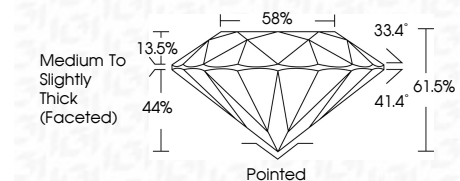

ELECTRONIC COPY

LG784683242
Report verification at igi.org

March 27, 2026
IGI Report Number **LG784683242**
Description **LABORATORY GROWN DIAMOND**
Shape and Cutting Style **ROUND BRILLIANT**
Measurements **6.54 - 6.57 X 4.03 MM**

GRADING RESULTS
Carat Weight **1.06 CARAT**
Color Grade **F**
Clarity Grade **VVS 1**
Cut Grade **IDEAL**

ADDITIONAL GRADING INFORMATION
Polish **EXCELLENT**
Symmetry **EXCELLENT**
Fluorescence **NONE**
Inscription(s) **IGI LG784683242**
Comments: This Laboratory Grown Diamond was created by Chemical Vapor Deposition (CVD) growth process. Type IIa

March 27, 2026
IGI Report No LG784683242
ROUND BRILLIANT
6.54 - 6.57 X 4.03 MM
Carat Weight **1.06 CARAT**
Color Grade **F**
Clarity Grade **VVS 1**
Cut Grade **IDEAL**
Depth **61.5%**
Table **58%**
Girdle **Medium To Slightly Thick (Faceted)**
Culet **Pointed**
Polish **EXCELLENT**
Symmetry **EXCELLENT**
Fluorescence **NONE**
Inscription(s) **IGI LG784683242**
Comments: This Laboratory Grown Diamond was created by Chemical Vapor Deposition (CVD) growth process. Type IIa

GRADING RESULTS
Carat Weight **1.06 CARAT**
Color Grade **F**
Clarity Grade **VVS 1**
Cut Grade **IDEAL**

ADDITIONAL GRADING INFORMATION
Polish **EXCELLENT**
Symmetry **EXCELLENT**
Fluorescence **NONE**
Inscription(s) **IGI LG784683242**