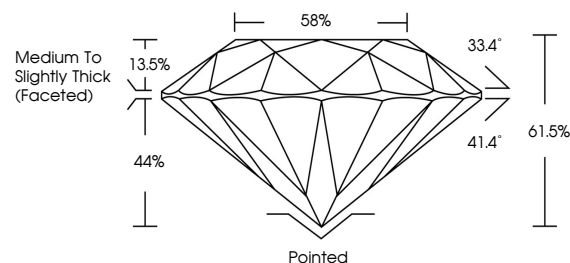

PROPORTIONS