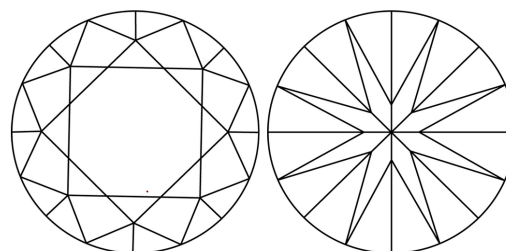

CLARITY CHARACTERISTICS

KEY TO SYMBOLS

Red symbols indicate internal characteristics.
Green symbols indicate external characteristics.

COLOR

D E F G H I J Faint Very Light Light

CLARITY

FL	IF	VVS¹⁻²	VS¹⁻²	SI¹⁻²	I¹⁻³
Flawless	Internally Flawless	Very Very Slightly Included	Very Slightly Included	Slightly Included	Included