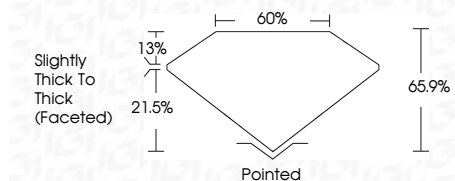

ELECTRONIC COPY

LG784680170
Report verification at igi.org

March 30, 2026
IGI Report Number **LG784680170**
Description **LABORATORY GROWN DIAMOND**
Shape and Cutting Style **OVAL MODIFIED BRILLIANT**
Measurements **9.10 X 6.21 X 4.09 MM**

GRADING RESULTS
Carat Weight **1.85 CARAT**
Color Grade **FANCY INTENSE YELLOW**
Clarity Grade **VVS 2**

ADDITIONAL GRADING INFORMATION
Polish **EXCELLENT**
Symmetry **EXCELLENT**
Fluorescence **NONE**
Inscription(s) **IGI LG784680170**
Comments: This Laboratory Grown Diamond was created by Chemical Vapor Deposition (CVD) growth process.

March 30, 2026
IGI Report No **LG784680170**
OVAL MODIFIED BRILLIANT
Carat Weight **1.85 CARAT**
Color Grade **FANCY INTENSE YELLOW**
Clarity Grade **VVS 2**
Depth **65.9%**
Table **21.5%**
Girdle **Slightly Thick To Thick (Faceted)**
Culet **Pointed**
Polish **EXCELLENT**
Symmetry **EXCELLENT**
Fluorescence **NONE**
Inscription(s) **IGI LG784680170**
Comments: This Laboratory Grown Diamond was created by Chemical Vapor Deposition (CVD) growth process.

March 30, 2026
IGI Report Number **LG784680170**
Description **LABORATORY GROWN DIAMOND**
Shape and Cutting Style **OVAL MODIFIED BRILLIANT**
Measurements **9.10 X 6.21 X 4.09 MM**

GRADING RESULTS
Carat Weight **1.85 CARAT**
Color Grade **FANCY INTENSE YELLOW**
Clarity Grade **VVS 2**