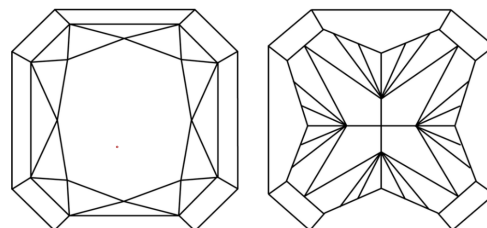

CLARITY CHARACTERISTICS

KEY TO SYMBOLS

Red symbols indicate internal characteristics.
Green symbols indicate external characteristics.