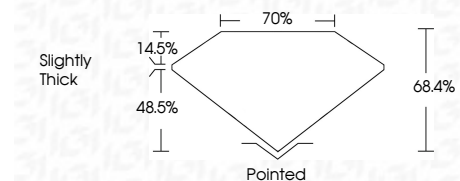

ELECTRONIC COPY

LG784679630
Report verification at igi.org

March 20, 2026
IGI Report Number **LG784679630**
Description **LABORATORY GROWN DIAMOND**
Shape and Cutting Style **CUT CORNERED SQUARE
MODIFIED BRILLIANT**
Measurements **8.35 X 7.95 X 5.44 MM**

GRADING RESULTS
Carat Weight **3.52 CARATS**
Color Grade **D**
Clarity Grade **VVS 2**

ADDITIONAL GRADING INFORMATION
Polish **EXCELLENT**
Symmetry **EXCELLENT**
Fluorescence **NONE**
Inscription(s) **IGI LG784679630**
Comments: This Laboratory Grown Diamond was created by Chemical Vapor Deposition (CVD) growth process. Type IIa

March 20, 2026
IGI Report No **LG784679630**
CUT CORNERED SQUARE MODIFIED BRILLIANT
8.35 X 7.95 X 5.44 MM
Carat Weight **3.52 CARATS**
Color Grade **D**
Clarity Grade **VVS 2**
Table **68.4%**
Depth **70%**
Girdle **Slightly Thick**
Culet **Pointed**
Polish **EXCELLENT**
Symmetry **EXCELLENT**
Fluorescence **NONE**
Inscription(s) **IGI LG784679630**
Comments: This Laboratory Grown Diamond was created by Chemical Vapor Deposition (CVD) growth process. Type IIa

GRADING RESULTS

Carat Weight **3.52 CARATS**
Color Grade **D**
Clarity Grade **VVS 2**

ADDITIONAL GRADING INFORMATION

Polish **EXCELLENT**
Symmetry **EXCELLENT**
Fluorescence **NONE**
Inscription(s) **IGI LG784679630**