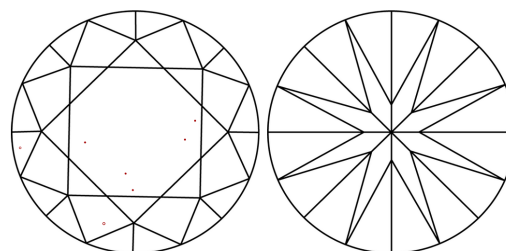

CLARITY CHARACTERISTICS

KEY TO SYMBOLS

Red symbols indicate internal characteristics.
Green symbols indicate external characteristics.

COLOR

D E F G H I J Faint Very Light Light

CLARITY

FL	IF	VVS¹⁻²	VS¹⁻²	SI¹⁻²	I¹⁻³
Flawless	Internally Flawless	Very Very Slightly Included	Very Slightly Included	Slightly Included	Included