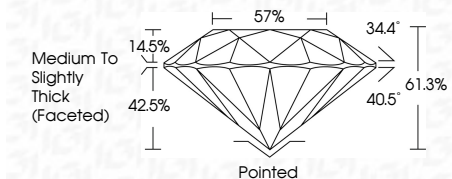

ELECTRONIC COPY

LG784678288
Report verification at igi.org

March 21, 2026
IGI Report Number **LG784678288**
Description **LABORATORY GROWN DIAMOND**
Shape and Cutting Style **ROUND BRILLIANT**
Measurements **8.11 - 8.15 X 4.98 MM**

GRADING RESULTS

Carat Weight **2.03 CARATS**
Color Grade **F**
Clarity Grade **VVS 2**
Cut Grade **IDEAL**

Sample Image Used

ADDITIONAL GRADING INFORMATION

Polish **EXCELLENT**
Symmetry **VERY GOOD**
Fluorescence **NONE**
Inscription(s) **IGI LG784678288**
Comments: This Laboratory Grown Diamond was created by Chemical Vapor Deposition (CVD) growth process. Type IIa

March 21, 2026
IGI Report No LG784678288
ROUND BRILLIANT
8.11 - 8.15 X 4.98 MM
2.03 CARATS
Color Grade **F**
Clarity Grade **VVS 2**
Cut Grade **IDEAL**
Depth **61.3%**
Table **57%**
Girdle **Medium To Slightly Thick (Faceted)**
Culet **Pointed**
Polish **EXCELLENT**
Symmetry **VERY GOOD**
Fluorescence **NONE**
Inscription(s) **IGI LG784678288**
Comments: This Laboratory Grown Diamond was created by Chemical Vapor Deposition (CVD) growth process. Type IIa

GRADING RESULTS

Carat Weight **2.03 CARATS**
Color Grade **F**
Clarity Grade **VVS 2**
Cut Grade **IDEAL**

ADDITIONAL GRADING INFORMATION

Polish **EXCELLENT**
Symmetry **VERY GOOD**
Fluorescence **NONE**
Inscription(s) **IGI LG784678288**