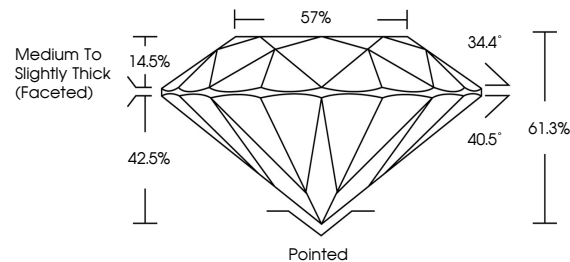

GRADING RESULTS

Carat Weight **2.03 CARATS**
Color Grade **F**
Clarity Grade **VVS 2**
Cut Grade **IDEAL**

Sample Image Used

ADDITIONAL GRADING INFORMATION

Polish **EXCELLENT**
Symmetry **VERY GOOD**
Fluorescence **NONE**
Inscription(s) **IGI LG784678288**
Comments: This Laboratory Grown Diamond was created by Chemical Vapor Deposition (CVD) growth process. Type IIa

March 21, 2026
IGI Report No LG784678288
ROUND BRILLIANT
8.11 - 8.15 X 4.98 MM
2.03 CARATS
Color Grade **F**
Clarity Grade **VVS 2**
Cut Grade **IDEAL**
Depth **61.3%**
Table **57%**
Girdle **Medium To Slightly Thick (Faceted)**
Culet **Pointed**
Polish **EXCELLENT**
Symmetry **VERY GOOD**
Fluorescence **NONE**
Inscription(s) **IGI LG784678288**
Comments: This Laboratory Grown Diamond was created by Chemical Vapor Deposition (CVD) growth process. Type IIa

GRADING RESULTS

Carat Weight **2.03 CARATS**
Color Grade **F**
Clarity Grade **VVS 2**
Cut Grade **IDEAL**

ADDITIONAL GRADING INFORMATION

Polish **EXCELLENT**
Symmetry **VERY GOOD**
Fluorescence **NONE**
Inscription(s) **IGI LG784678288**

Comments: This Laboratory Grown Diamond was created by Chemical Vapor Deposition (CVD) growth process. Type IIa

PROPORTIONS

CLARITY CHARACTERISTICS

KEY TO SYMBOLS

Red symbols indicate internal characteristics.
Green symbols indicate external characteristics.