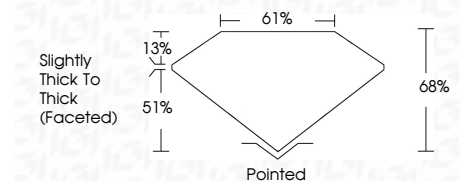

ELECTRONIC COPY

LG784673013
Report verification at igi.org

March 23, 2026
IGI Report Number **LG784673013**
Description **LABORATORY GROWN DIAMOND**
Shape and Cutting Style **SQUARE CUSHION MODIFIED
BRILLIANT**
Measurements **7.81 X 7.66 X 5.21 MM**

GRADING RESULTS
Carat Weight **2.39 CARATS**
Color Grade **E**
Clarity Grade **VS 1**

ADDITIONAL GRADING INFORMATION
Polish **EXCELLENT**
Symmetry **EXCELLENT**
Fluorescence **NONE**
Inscription(s) **IGI LG784673013**
Comments: This Laboratory Grown Diamond was created by Chemical Vapor Deposition (CVD) growth process. Type IIa

March 23, 2026
IGI Report No **LG784673013**
SQUARE CUSHION MODIFIED BRILLIANT
Carat Weight **2.39 CARATS**
Color Grade **E**
Clarity Grade **VS 1**
Depth **68%**
Table **61%**
Girdle **Slightly Thick To Thick (Faceted)**
Culet **Pointed**
Polish **EXCELLENT**
Symmetry **EXCELLENT**
Fluorescence **NONE**
Inscription(s) **IGI LG784673013**
Comments: This Laboratory Grown Diamond was created by Chemical Vapor Deposition (CVD) growth process. Type IIa

LABORATORY GROWN DIAMOND REPORT

March 23, 2026
IGI Report Number **LG784673013**
Description **LABORATORY GROWN DIAMOND**
Shape and Cutting Style **SQUARE CUSHION MODIFIED
BRILLIANT**
Measurements **7.81 X 7.66 X 5.21 MM**