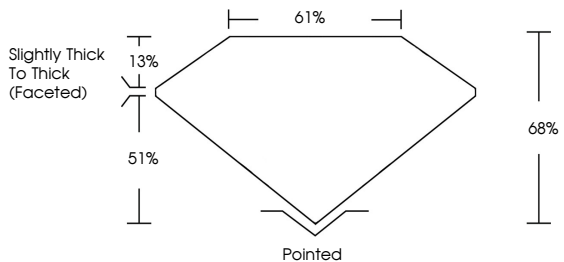

PROPORTIONS