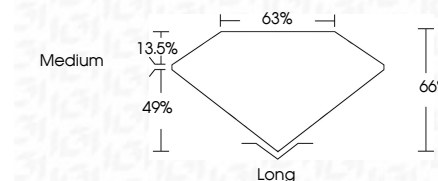

ELECTRONIC COPY

LG784671361
Report verification at igi.org

March 21, 2026
IGI Report Number **LG784671361**
Description **LABORATORY GROWN DIAMOND**
Shape and Cutting Style **EMERALD CUT**
Measurements **9.96 X 7.06 X 4.66 MM**

GRADING RESULTS

Carat Weight **3.17 CARATS**
Color Grade **F**
Clarity Grade **VVS 2**

ADDITIONAL GRADING INFORMATION

Polish **EXCELLENT**
Symmetry **EXCELLENT**
Fluorescence **NONE**
Inscription(s) **IGI LG784671361**
Comments: This Laboratory Grown Diamond was created by Chemical Vapor Deposition (CVD) growth process. Type IIa

March 21, 2026
IGI Report No LG784671361
EMERALD CUT
3.17 CARATS
Color Grade **F**
Clarity Grade **VVS 2**
Depth **66%**
Table **63%**
Girdle **Medium**
Culet **Long**
Polish **EXCELLENT**
Symmetry **EXCELLENT**
Fluorescence **NONE**
Inscription(s) **IGI LG784671361**
Comments: This Laboratory Grown Diamond was created by Chemical Vapor Deposition (CVD) growth process. Type IIa

LABORATORY GROWN DIAMOND REPORT

March 21, 2026
IGI Report Number **LG784671361**
Description **LABORATORY GROWN DIAMOND**
Shape and Cutting Style **EMERALD CUT**
Measurements **9.96 X 7.06 X 4.66 MM**

GRADING RESULTS