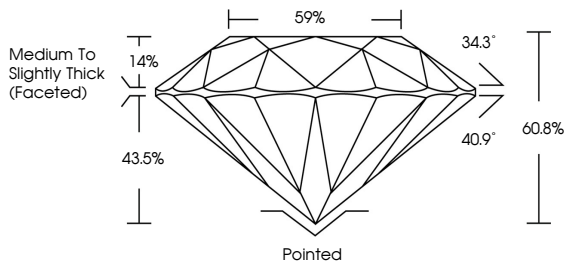

PROPORTIONS