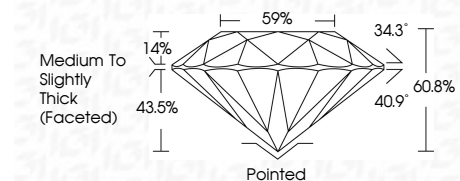

ELECTRONIC COPY

LG784666288
Report verification at igi.org

March 21, 2026
IGI Report Number **LG784666288**
Description **LABORATORY GROWN DIAMOND**
Shape and Cutting Style **ROUND BRILLIANT**
Measurements **7.40 - 7.44 X 4.51 MM**

GRADING RESULTS
Carat Weight **1.52 CARAT**
Color Grade **E**
Clarity Grade **VS 1**
Cut Grade **IDEAL**

Sample Image Used

ADDITIONAL GRADING INFORMATION
Polish **EXCELLENT**
Symmetry **EXCELLENT**
Fluorescence **NONE**
Inscription(s) **IGI LG784666288**
Comments: This Laboratory Grown Diamond was created by Chemical Vapor Deposition (CVD) growth process. Type IIa

March 21, 2026
IGI Report No **LG784666288**
ROUND BRILLIANT
Carat Weight **1.52 CARAT**
Color Grade **E**
Clarity Grade **VS 1**
Cut Grade **IDEAL**
Depth **60.8%**
Table **14%**
Girdle **Medium To Slightly Thick (Faceted)**
Culet **Pointed**
Polish **EXCELLENT**
Symmetry **EXCELLENT**
Fluorescence **NONE**
Inscription(s) **IGI LG784666288**
Comments: This Laboratory Grown Diamond was created by Chemical Vapor Deposition (CVD) growth process. Type IIa

March 21, 2026
IGI Report Number **LG784666288**
Description **LABORATORY GROWN DIAMOND**
Shape and Cutting Style **ROUND BRILLIANT**
Measurements **7.40 - 7.44 X 4.51 MM**

GRADING RESULTS
Carat Weight **1.52 CARAT**
Color Grade **E**
Clarity Grade **VS 1**
Cut Grade **IDEAL**