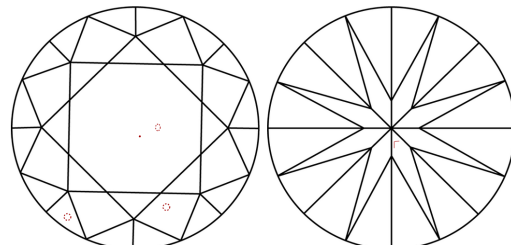

March 21, 2026
IGI Report Number **LG784666288**
Description **LABORATORY GROWN DIAMOND**
Shape and Cutting Style **ROUND BRILLIANT**
Measurements **7.40 - 7.44 X 4.51 MM**

GRADING RESULTS
Carat Weight **1.52 CARAT**
Color Grade **E**
Clarity Grade **VS 1**
Cut Grade **IDEAL**

PROPORTIONS

CLARITY CHARACTERISTICS

KEY TO SYMBOLS
Red symbols indicate internal characteristics.
Green symbols indicate external characteristics.

COLOR

D	E	F	G	H	I	J	Faint	Very Light	Light
---	---	---	---	---	---	---	-------	------------	-------