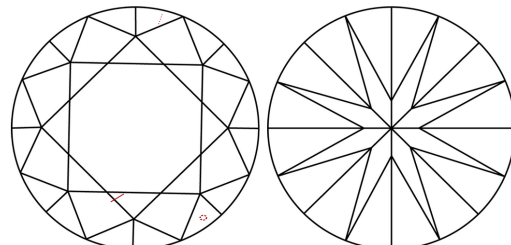

CLARITY CHARACTERISTICS

KEY TO SYMBOLS
Red symbols indicate internal characteristics.
Green symbols indicate external characteristics.