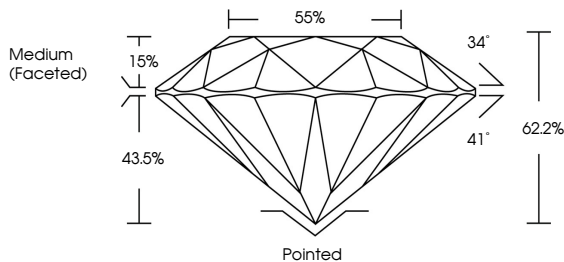

PROPORTIONS