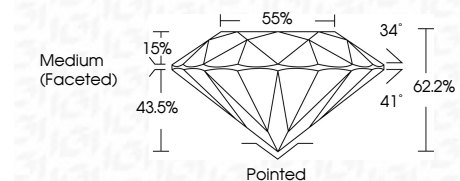

ELECTRONIC COPY

LG784666216
Report verification at igi.org

March 21, 2026
IGI Report Number **LG784666216**
Description **LABORATORY GROWN DIAMOND**
Shape and Cutting Style **ROUND BRILLIANT**
Measurements **7.12 - 7.15 X 4.44 MM**

GRADING RESULTS
Carat Weight **1.38 CARAT**
Color Grade **D**
Clarity Grade **VS 1**
Cut Grade **IDEAL**

ADDITIONAL GRADING INFORMATION
Polish **EXCELLENT**
Symmetry **EXCELLENT**
Fluorescence **NONE**
Inscription(s) **IGI LG784666216**
Comments: This Laboratory Grown Diamond was created by Chemical Vapor Deposition (CVD) growth process. Type IIa

LABORATORY GROWN DIAMOND REPORT

March 21, 2026
IGI Report Number **LG784666216**
Description **LABORATORY GROWN DIAMOND**
Shape and Cutting Style **ROUND BRILLIANT**
Measurements **7.12 - 7.15 X 4.44 MM**

GRADING RESULTS
Carat Weight **1.38 CARAT**
Color Grade **D**
Clarity Grade **VS 1**
Cut Grade **IDEAL**

ADDITIONAL GRADING INFORMATION
Polish **EXCELLENT**
Symmetry **EXCELLENT**
Fluorescence **NONE**
Inscription(s) **IGI LG784666216**