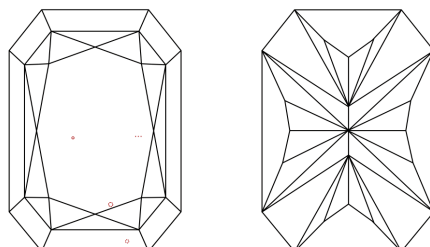

CLARITY CHARACTERISTICS

KEY TO SYMBOLS

Red symbols indicate internal characteristics.
Green symbols indicate external characteristics.