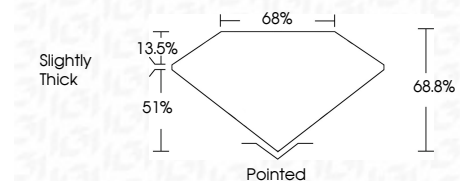

Measurements **13.37 X 8.60 X 5.92 MM**

GRADING RESULTS

Carat Weight **6.01 CARATS**
Color Grade **E**
Clarity Grade **VS 1**

ADDITIONAL GRADING INFORMATION

Polish **EXCELLENT**
Symmetry **EXCELLENT**
Fluorescence **NONE**
Inscription(s) **IGI LG784662656**
Comments: This Laboratory Grown Diamond was created by Chemical Vapor Deposition (CVD) growth process. Type IIa

March 26, 2026
IGI Report No LG784662656
CUT CORNERED RECT. MODIFIED BRILLIANT
13.37 X 8.60 X 5.92 MM
6.01 CARATS
E
VS 1
68.8%
51%
Slightly Thick
Pointed
EXCELLENT
EXCELLENT
NONE
IGI LG784662656
Comments: This Laboratory Grown Diamond was created by Chemical Vapor Deposition (CVD) growth process. Type IIa

LABORATORY GROWN DIAMOND REPORT

March 26, 2026
IGI Report Number **LG784662656**
Description **LABORATORY GROWN DIAMOND**
Shape and Cutting Style **CUT CORNERED RECTANGULAR
MODIFIED BRILLIANT**
Measurements **13.37 X 8.60 X 5.92 MM**

GRADING RESULTS

Carat Weight **6.01 CARATS**
Color Grade **E**
Clarity Grade **VS 1**

ADDITIONAL GRADING INFORMATION

Polish **EXCELLENT**
Symmetry **EXCELLENT**
Fluorescence **NONE**
Inscription(s) **IGI LG784662656**