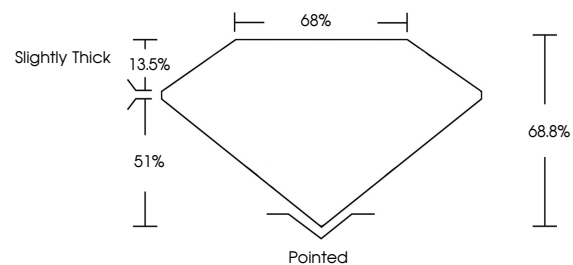

Measurements **13.37 X 8.60 X 5.92 MM**

GRADING RESULTS

Carat Weight **6.01 CARATS**
Color Grade **E**
Clarity Grade **VS 1**

ADDITIONAL GRADING INFORMATION

Polish **EXCELLENT**
Symmetry **EXCELLENT**
Fluorescence **NONE**
Inscription(s) **IGI LG784662656**
Comments: This Laboratory Grown Diamond was created by Chemical Vapor Deposition (CVD) growth process. Type IIa

GRADING RESULTS

Carat Weight **6.01 CARATS**
Color Grade **E**
Clarity Grade **VS 1**

ADDITIONAL GRADING INFORMATION

Polish **EXCELLENT**
Symmetry **EXCELLENT**
Fluorescence **NONE**
Inscription(s) **IGI LG784662656**

Comments: This Laboratory Grown Diamond was created by Chemical Vapor Deposition (CVD) growth process. Type IIa

PROPORTIONS

CLARITY CHARACTERISTICS

KEY TO SYMBOLS

Red symbols indicate internal characteristics.
Green symbols indicate external characteristics.