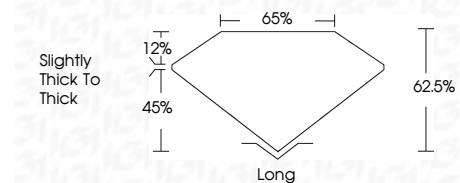

ELECTRONIC COPY

LG784661267
Report verification at igi.org

March 26, 2026
IGI Report Number **LG784661267**
Description **LABORATORY GROWN DIAMOND**

Shape and Cutting Style **CUT CORNERED
RECTANGULAR MIXED CUT**

Measurements **7.15 X 4.83 X 3.02 MM**

GRADING RESULTS

Carat Weight **1.02 CARAT**
Color Grade **D**
Clarity Grade **VS 1**

ADDITIONAL GRADING INFORMATION

Polish **EXCELLENT**
Symmetry **EXCELLENT**
Fluorescence **NONE**
Inscription(s) **(IGI) LG784661267**
Comments: This Laboratory Grown Diamond was created by Chemical Vapor Deposition (CVD) growth process. Type IIa

IGI

March 26, 2026
IGI Report No **LG784661267**
CUT CORNERED RECT. MIXED CUT
7.15 X 4.83 X 3.02 MM
Carat Weight **1.02 CARAT**
Color Grade **D**
Clarity Grade **VS 1**
Depth **45%**
Table **12%**
Girdle **Slightly thick to Thick**
Culet **Long**
Polish **EXCELLENT**
Symmetry **EXCELLENT**
Fluorescence **NONE**
Inscription(s) **(IGI) LG784661267**
Comments: This Laboratory Grown Diamond was created by Chemical Vapor Deposition (CVD) growth process. Type IIa

LABORATORY GROWN DIAMOND REPORT

March 26, 2026
IGI Report Number **LG784661267**
Description **LABORATORY GROWN DIAMOND**
Shape and Cutting Style **CUT CORNERED RECTANGULAR
MIXED CUT**
Measurements **7.15 X 4.83 X 3.02 MM**