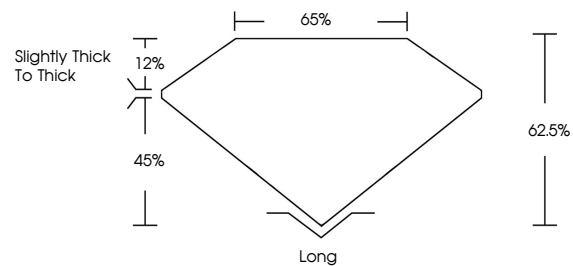

PROPORTIONS