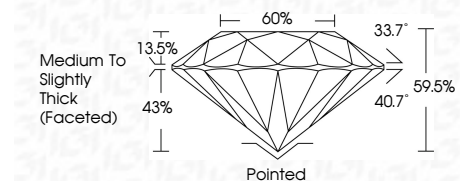

ELECTRONIC COPY

LG784659376
Report verification at igi.org

March 21, 2026
IGI Report Number **LG784659376**
Description **LABORATORY GROWN DIAMOND**
Shape and Cutting Style **ROUND BRILLIANT**
Measurements **7.19 - 7.22 X 4.28 MM**

GRADING RESULTS
Carat Weight **1.35 CARAT**
Color Grade **E**
Clarity Grade **VVS 2**
Cut Grade **IDEAL**

ADDITIONAL GRADING INFORMATION
Polish **EXCELLENT**
Symmetry **EXCELLENT**
Fluorescence **NONE**
Inscription(s) **IGI LG784659376**
Comments: This Laboratory Grown Diamond was created by Chemical Vapor Deposition (CVD) growth process. Type IIa

March 21, 2026
IGI Report No **LG784659376**
ROUND BRILLIANT
Carat Weight **1.35 CARAT**
Color Grade **E**
Clarity Grade **VVS 2**
Cut Grade **IDEAL**
Depth **69.05%**
Table **60%**
Girdle **Medium To Slightly Thick (Faceted)**
Culet **Pointed**
Polish **EXCELLENT**
Symmetry **EXCELLENT**
Fluorescence **NONE**
Inscription(s) **IGI LG784659376**
Comments: This Laboratory Grown Diamond was created by Chemical Vapor Deposition (CVD) growth process. Type IIa

GRADING RESULTS
Carat Weight **1.35 CARAT**
Color Grade **E**
Clarity Grade **VVS 2**
Cut Grade **IDEAL**

ADDITIONAL GRADING INFORMATION
Polish **EXCELLENT**
Symmetry **EXCELLENT**
Fluorescence **NONE**
Inscription(s) **IGI LG784659376**