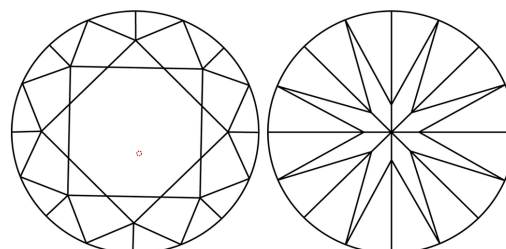

CLARITY CHARACTERISTICS

KEY TO SYMBOLS

Red symbols indicate internal characteristics.
Green symbols indicate external characteristics.

COLOR

D E F G H I J Faint Very Light Light

CLARITY

FL	IF	VVS¹⁻²	VS¹⁻²	SI¹⁻²	I¹⁻³
Flawless	Internally Flawless	Very Very Slightly Included	Very Slightly Included	Slightly Included	Included