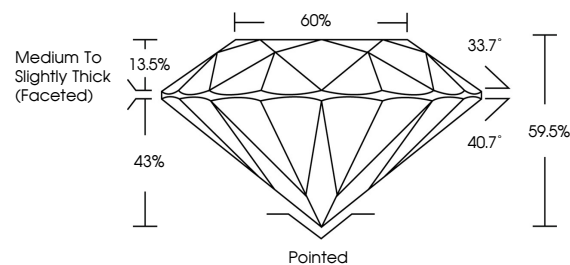

PROPORTIONS