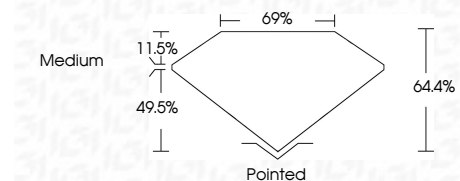

Measurements **8.16 X 6.06 X 3.90 MM**

GRADING RESULTS

Carat Weight **1.60 CARAT**
Color Grade **E**
Clarity Grade **VVS 2**

ADDITIONAL GRADING INFORMATION

Polish **EXCELLENT**
Symmetry **EXCELLENT**
Fluorescence **NONE**
Inscription(s) **IGI LG784658349**
Comments: This Laboratory Grown Diamond was created by Chemical Vapor Deposition (CVD) growth process. Type IIa

March 30, 2026
IGI Report No **LG784658349**
CUT CORNERED RECT. MODIFIED BRILLIANT
8.16 X 6.06 X 3.90 MM
Carat Weight **1.60 CARAT**
Color Grade **E**
Clarity Grade **VVS 2**
Depth **49.5%**
Table **11.5%**
Girdle **Medium**
Culet **Pointed**
Polish **EXCELLENT**
Symmetry **EXCELLENT**
Fluorescence **NONE**
Inscription(s) **IGI LG784658349**
Comments: This Laboratory Grown Diamond was created by Chemical Vapor Deposition (CVD) growth process. Type IIa

LABORATORY GROWN DIAMOND REPORT

March 30, 2026
IGI Report Number **LG784658349**
Description **LABORATORY GROWN DIAMOND**
Shape and Cutting Style **CUT CORNERED RECTANGULAR
MODIFIED BRILLIANT**
Measurements **8.16 X 6.06 X 3.90 MM**

GRADING RESULTS

Carat Weight **1.60 CARAT**
Color Grade **E**
Clarity Grade **VVS 2**

ADDITIONAL GRADING INFORMATION

Polish **EXCELLENT**
Symmetry **EXCELLENT**
Fluorescence **NONE**
Inscription(s) **IGI LG784658349**