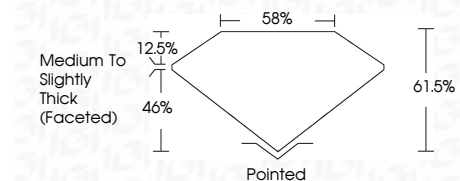

ELECTRONIC COPY

LG784656860
Report verification at igi.org

March 26, 2026
IGI Report Number **LG784656860**
Description **LABORATORY GROWN DIAMOND**
Shape and Cutting Style **OVAL BRILLIANT**
Measurements **11.48 X 7.64 X 4.70 MM**

GRADING RESULTS
Carat Weight **2.59 CARATS**
Color Grade **E**
Clarity Grade **VVS 2**

ADDITIONAL GRADING INFORMATION
Polish **EXCELLENT**
Symmetry **EXCELLENT**
Fluorescence **NONE**
Inscription(s) **IGI LG784656860**
Comments: This Laboratory Grown Diamond was created by Chemical Vapor Deposition (CVD) growth process. Type IIa

March 26, 2026
IGI Report No LG784656860
OVAL BRILLIANT
11.48 X 7.64 X 4.70 MM
Carat Weight **2.59 CARATS**
Color Grade **E**
Clarity Grade **VVS 2**
Depth **61.5%**
Table **46%**
Girdle **Medium to Slightly Thick (Faceted)**
Culet **Pointed**
Polish **EXCELLENT**
Symmetry **EXCELLENT**
Fluorescence **NONE**
Inscription(s) **IGI LG784656860**
Comments: This Laboratory Grown Diamond was created by Chemical Vapor Deposition (CVD) growth process. Type IIa

GRADING RESULTS
Carat Weight **2.59 CARATS**
Color Grade **E**
Clarity Grade **VVS 2**

ADDITIONAL GRADING INFORMATION
Polish **EXCELLENT**
Symmetry **EXCELLENT**
Fluorescence **NONE**
Inscription(s) **IGI LG784656860**