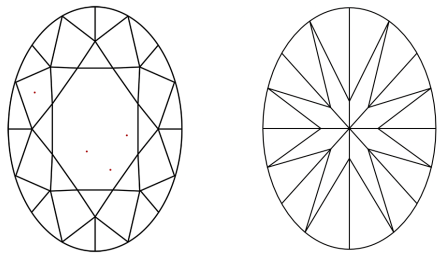

CLARITY CHARACTERISTICS

KEY TO SYMBOLS
Red symbols indicate internal characteristics.
Green symbols indicate external characteristics.