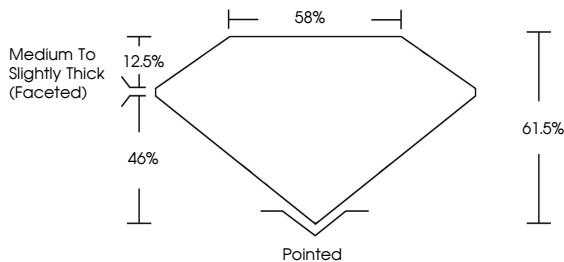

PROPORTIONS