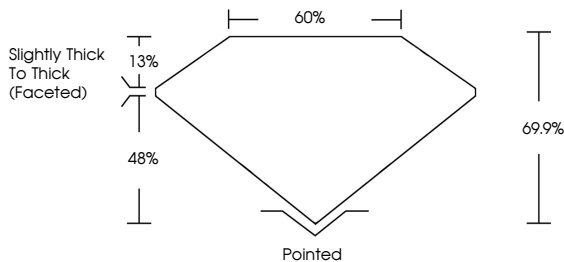

PROPORTIONS