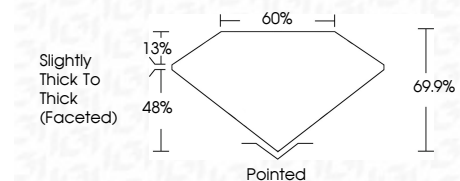

ELECTRONIC COPY

LG784655430
Report verification at igi.org

April 2, 2026
IGI Report Number **LG784655430**
Description **LABORATORY GROWN DIAMOND**
Shape and Cutting Style **PEAR MODIFIED BRILLIANT**
Measurements **8.08 X 5.09 X 3.56 MM**

GRADING RESULTS
Carat Weight **1.10 CARAT**
Color Grade **FANCY VIVID PINK**
Clarity Grade **VVS 2**

ADDITIONAL GRADING INFORMATION
Polish **EXCELLENT**
Symmetry **VERY GOOD**
Fluorescence **SLIGHT**
Inscription(s) **IGI LG784655430**
Comments: This Laboratory Grown Diamond was created by Chemical Vapor Deposition (CVD) growth process. Indications of post-growth treatment.

April 2, 2026
IGI Report No **LG784655430**
PEAR MODIFIED BRILLIANT
8.08 X 5.09 X 3.56 MM
1.10 CARAT
FANCY VIVID PINK
Color Grade
VVS 2
69.9%
48%
Slightly Thick To Thick (Faceted)
Pointed
EXCELLENT
VERY GOOD
SLIGHT
IGI LG784655430
Comments: This Laboratory Grown Diamond was created by Chemical Vapor Deposition (CVD) growth process. Indications of post-growth treatment.

April 2, 2026
IGI Report Number **LG784655430**
Description **LABORATORY GROWN DIAMOND**
Shape and Cutting Style **PEAR MODIFIED BRILLIANT**
Measurements **8.08 X 5.09 X 3.56 MM**
GRADING RESULTS
Carat Weight **1.10 CARAT**
Color Grade **FANCY VIVID PINK**
Clarity Grade **VVS 2**
ADDITIONAL GRADING INFORMATION
Polish **EXCELLENT**
Symmetry **VERY GOOD**
Fluorescence **SLIGHT**
Inscription(s) **IGI LG784655430**