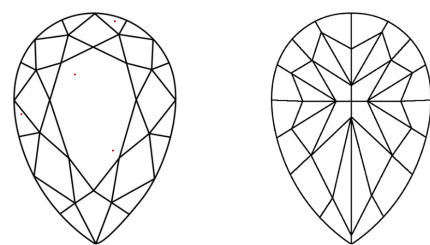

CLARITY CHARACTERISTICS

KEY TO SYMBOLS
Red symbols indicate internal characteristics.
Green symbols indicate external characteristics.

COLOR

D	E	F	G	H	I	J	Faint	Very Light	Light

CLARITY

FL	IF	VVS¹⁻²	VS¹⁻²	SI¹⁻²	I¹⁻³
Flawless	Internally Flawless	Very Very Slightly Included	Very Slightly Included	Slightly Included	Included