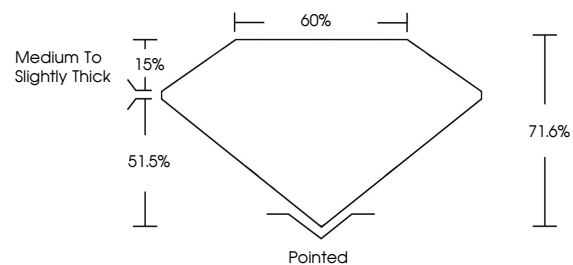

Measurements **8.02 X 5.59 X 4.00 MM**

GRADING RESULTS

Carat Weight **1.52 CARAT**
Color Grade **E**
Clarity Grade **VVS 2**

ADDITIONAL GRADING INFORMATION

Polish **EXCELLENT**
Symmetry **EXCELLENT**
Fluorescence **NONE**
Inscription(s) **IGI LG784654683**
Comments: This Laboratory Grown Diamond was created by Chemical Vapor Deposition (CVD) growth process. Type IIa

April 1, 2026
IGI Report No **LG784654683**
CUT CORNERED RECT. MODIFIED BRILLIANT
8.02 X 5.59 X 4.00 MM
Carat Weight **1.52 CARAT**
Color Grade **E**
Clarity Grade **VVS 2**
Depth **71.6%**
Table **51.5%**
Girdle **Medium to Slightly Thick**
Culet **Pointed**
Polish **EXCELLENT**
Symmetry **EXCELLENT**
Fluorescence **NONE**
Inscription(s) **IGI LG784654683**
Comments: This Laboratory Grown Diamond was created by Chemical Vapor Deposition (CVD) growth process. Type IIa

GRADING RESULTS

Carat Weight **1.52 CARAT**
Color Grade **E**
Clarity Grade **VVS 2**

ADDITIONAL GRADING INFORMATION

Polish **EXCELLENT**
Symmetry **EXCELLENT**
Fluorescence **NONE**
Inscription(s) **IGI LG784654683**

Comments: This Laboratory Grown Diamond was created by Chemical Vapor Deposition (CVD) growth process. Type IIa

PROPORTIONS

Sample Image Used

CLARITY CHARACTERISTICS

KEY TO SYMBOLS

Red symbols indicate internal characteristics.
Green symbols indicate external characteristics.