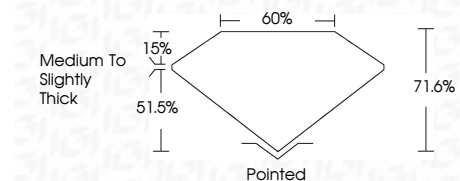

Measurements **8.02 X 5.59 X 4.00 MM**

GRADING RESULTS

Carat Weight **1.52 CARAT**
Color Grade **E**
Clarity Grade **VVS 2**

ADDITIONAL GRADING INFORMATION

Polish **EXCELLENT**
Symmetry **EXCELLENT**
Fluorescence **NONE**
Inscription(s) **IGI LG784654683**
Comments: This Laboratory Grown Diamond was created by Chemical Vapor Deposition (CVD) growth process. Type IIa

April 1, 2026
IGI Report No **LG784654683**
CUT CORNERED RECT. MODIFIED BRILLIANT
8.02 X 5.59 X 4.00 MM
Carat Weight **1.52 CARAT**
Color Grade **E**
Clarity Grade **VVS 2**
Depth **71.6%**
Table **51.5%**
Girdle **Medium to Slightly Thick**
Culet **Pointed**
Polish **EXCELLENT**
Symmetry **EXCELLENT**
Fluorescence **NONE**
Inscription(s) **IGI LG784654683**
Comments: This Laboratory Grown Diamond was created by Chemical Vapor Deposition (CVD) growth process. Type IIa

LABORATORY GROWN DIAMOND REPORT

April 1, 2026
IGI Report Number **LG784654683**
Description **LABORATORY GROWN DIAMOND**
Shape and Cutting Style **CUT CORNERED RECTANGULAR
MODIFIED BRILLIANT**
Measurements **8.02 X 5.59 X 4.00 MM**

GRADING RESULTS

Carat Weight **1.52 CARAT**
Color Grade **E**
Clarity Grade **VVS 2**

ADDITIONAL GRADING INFORMATION

Polish **EXCELLENT**
Symmetry **EXCELLENT**
Fluorescence **NONE**
Inscription(s) **IGI LG784654683**