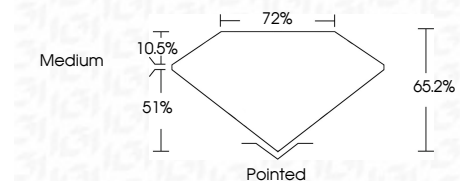

Measurements **9.97 X 7.06 X 4.60 MM**

GRADING RESULTS

Carat Weight **3.08 CARATS**
Color Grade **FANCY VIVID YELLOW**
Clarity Grade **VVS 2**

ADDITIONAL GRADING INFORMATION

Polish **EXCELLENT**
Symmetry **EXCELLENT**
Fluorescence **NONE**
Inscription(s) **IGI LG784654363**

Comments: This Laboratory Grown Diamond was created by Chemical Vapor Deposition (CVD) growth process.

March 30, 2026
IGI Report No **LG784654363**
CUT CORNERED RECT. MODIFIED BRILLIANT
3.08 CARATS
Carat Weight **3.08 CARATS**
Color Grade **FANCY VIVID YELLOW**
Clarity Grade **VVS 2**
Depth **65.2%**
Table **10.5%**
Girdle **Medium**
Culet **Pointed**
Polish **EXCELLENT**
Symmetry **EXCELLENT**
Fluorescence **NONE**
Inscription(s) **IGI LG784654363**

Measurements **9.97 X 7.06 X 4.60 MM**

GRADING RESULTS

Carat Weight **3.08 CARATS**
Color Grade **FANCY VIVID YELLOW**
Clarity Grade **VVS 2**

ADDITIONAL GRADING INFORMATION

Polish **EXCELLENT**
Symmetry **EXCELLENT**
Fluorescence **NONE**