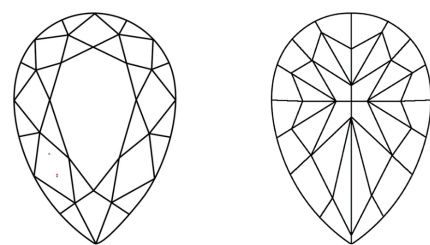

GRADING RESULTS
Carat Weight **1.09 CARAT**
Color Grade **FANCY INTENSE YELLOW**
Clarity Grade **VS 1**

ADDITIONAL GRADING INFORMATION
Polish **EXCELLENT**
Symmetry **EXCELLENT**
Fluorescence **NONE**
Inscription(s) **IGI LG784651067**

Comments: This Laboratory Grown Diamond was created by Chemical Vapor Deposition (CVD) growth process.

PROPORTIONS

Sample Image Used

CLARITY CHARACTERISTICS

KEY TO SYMBOLS
Red symbols indicate internal characteristics.
Green symbols indicate external characteristics.