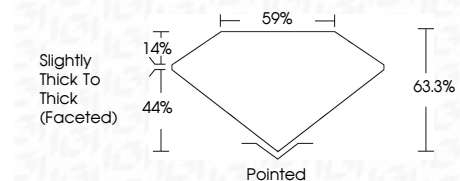

ELECTRONIC COPY

LG784651067
Report verification at igi.org

March 28, 2026
IGI Report Number **LG784651067**
Description **LABORATORY GROWN DIAMOND**
Shape and Cutting Style **PEAR MODIFIED BRILLIANT**
Measurements **8.21 X 5.48 X 3.47 MM**

GRADING RESULTS
Carat Weight **1.09 CARAT**
Color Grade **FANCY INTENSE YELLOW**
Clarity Grade **VS 1**

ADDITIONAL GRADING INFORMATION
Polish **EXCELLENT**
Symmetry **EXCELLENT**
Fluorescence **NONE**
Inscription(s) **IGI LG784651067**
Comments: This Laboratory Grown Diamond was created by Chemical Vapor Deposition (CVD) growth process.

LABORATORY GROWN DIAMOND REPORT

March 28, 2026
IGI Report Number **LG784651067**
Description **LABORATORY GROWN DIAMOND**
Shape and Cutting Style **PEAR MODIFIED BRILLIANT**
Measurements **8.21 X 5.48 X 3.47 MM**

GRADING RESULTS
Carat Weight **1.09 CARAT**
Color Grade **FANCY INTENSE YELLOW**
Clarity Grade **VS 1**

ADDITIONAL GRADING INFORMATION
Polish **EXCELLENT**
Symmetry **EXCELLENT**
Fluorescence **NONE**
Inscription(s) **IGI LG784651067**