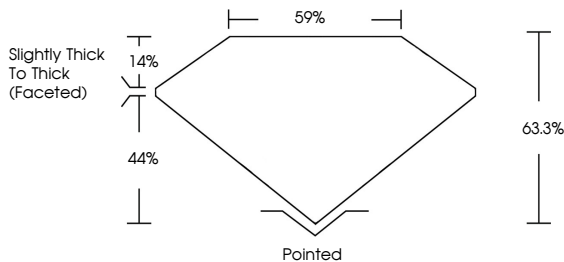

PROPORTIONS