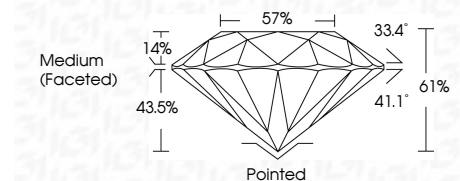

**ELECTRONIC COPY**

LG784648071  
Report verification at igi.org

March 21, 2026  
IGI Report Number **LG784648071**  
Description **LABORATORY GROWN DIAMOND**  
Shape and Cutting Style **ROUND BRILLIANT**  
Measurements **7.43 - 7.47 X 4.54 MM**

**GRADING RESULTS**  
Carat Weight **1.53 CARAT**  
Color Grade **E**  
Clarity Grade **VVS 2**  
Cut Grade **IDEAL**

**ADDITIONAL GRADING INFORMATION**  
Polish **EXCELLENT**  
Symmetry **EXCELLENT**  
Fluorescence **NONE**  
Inscription(s) **IGI LG784648071**  
Comments: This Laboratory Grown Diamond was created by Chemical Vapor Deposition (CVD) growth process. Type IIa

March 21, 2026  
IGI Report No LG784648071  
**ROUND BRILLIANT**  
7.43 - 7.47 X 4.54 MM  
1.53 CARAT  
E  
VVS 2  
IDEAL  
61%  
57%  
Medium (Faceted)  
Pointed  
EXCELLENT  
EXCELLENT  
NONE  
IGI LG784648071  
Comments: This Laboratory Grown Diamond was created by Chemical Vapor Deposition (CVD) growth process. Type IIa

**GRADING RESULTS**  
Carat Weight **1.53 CARAT**  
Color Grade **E**  
Clarity Grade **VVS 2**  
Cut Grade **IDEAL**

**ADDITIONAL GRADING INFORMATION**  
Polish **EXCELLENT**  
Symmetry **EXCELLENT**  
Fluorescence **NONE**  
Inscription(s) **IGI LG784648071**