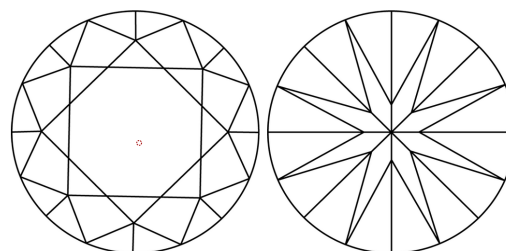

CLARITY CHARACTERISTICS

KEY TO SYMBOLS

Red symbols indicate internal characteristics.
Green symbols indicate external characteristics.

COLOR

D E F G H I J Faint Very Light Light

CLARITY

FL	IF	VVS¹⁻²	VS¹⁻²	SI¹⁻²	I¹⁻³
Flawless	Internally Flawless	Very Very Slightly Included	Very Slightly Included	Slightly Included	Included