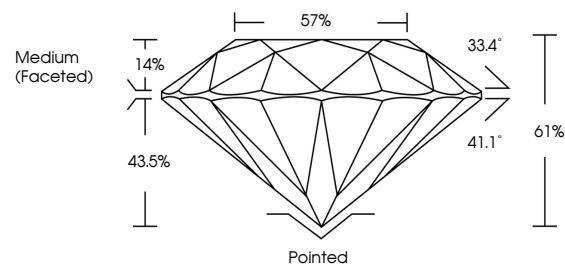

PROPORTIONS