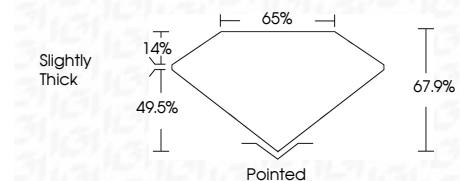

ELECTRONIC COPY

LG784641960
Report verification at igi.org

March 22, 2026
IGI Report Number **LG784641960**
Description **LABORATORY GROWN DIAMOND**
Shape and Cutting Style **CUT CORNERED
RECTANGULAR MODIFIED
BRILLIANT**
Measurements **11.64 X 8.45 X 5.74 MM**

GRADING RESULTS

Carat Weight **4.96 CARATS**
Color Grade **E**
Clarity Grade **VVS 2**

ADDITIONAL GRADING INFORMATION

Polish **EXCELLENT**
Symmetry **EXCELLENT**
Fluorescence **NONE**
Inscription(s) **IGI LG784641960**
Comments: This Laboratory Grown Diamond was created by Chemical Vapor Deposition (CVD) growth process. Type IIa

March 22, 2026
IGI Report No LG784641960
CUT CORNERED RECT. MODIFIED BRILLIANT
11.64 X 8.45 X 5.74 MM
4.96 CARATS
E
VVS 2
67.9%
49.5%
1.4%
Slightly Thick
Pointed
EXCELLENT
EXCELLENT
NONE
IGI LG784641960
Comments: This Laboratory Grown Diamond was created by Chemical Vapor Deposition (CVD) growth process. Type IIa

GRADING RESULTS

Carat Weight **4.96 CARATS**
Color Grade **E**
Clarity Grade **VVS 2**

ADDITIONAL GRADING INFORMATION

Polish **EXCELLENT**
Symmetry **EXCELLENT**
Fluorescence **NONE**
Inscription(s) **IGI LG784641960**