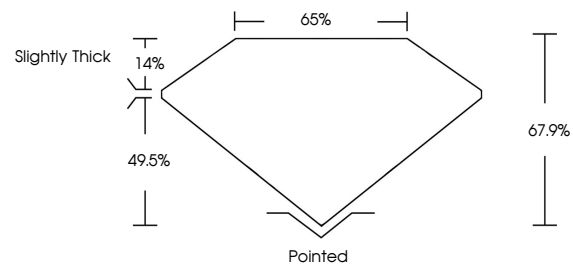

GRADING RESULTS

Carat Weight **4.96 CARATS**
Color Grade **E**
Clarity Grade **VVS 2**

ADDITIONAL GRADING INFORMATION

Polish **EXCELLENT**
Symmetry **EXCELLENT**
Fluorescence **NONE**
Inscription(s) **IGI LG784641960**

Comments: This Laboratory Grown Diamond was created by Chemical Vapor Deposition (CVD) growth process. Type IIa

PROPORTIONS

CLARITY CHARACTERISTICS

KEY TO SYMBOLS

Red symbols indicate internal characteristics.
Green symbols indicate external characteristics.