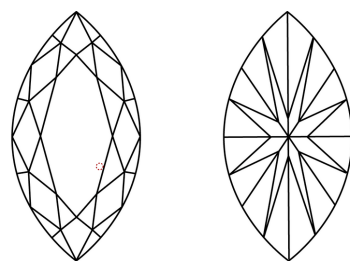

March 24, 2026
IGI Report No **LG784629894**
MARQUISE BRILLIANT
10.28 X 5.36 X 3.42 MM
Carat Weight **1.07 CARAT**
Color Grade **F**
Clarity Grade **VS 1**
Depth **63.8%**
Table **44%**
Girdle **Medium to Slightly Thick (Faceted)**
Culet **Pointed**
Polish **EXCELLENT**
Symmetry **EXCELLENT**
Fluorescence **NONE**
Inscription(s) **IGI LG784629894**

Comments: This Laboratory Grown Diamond was created by Chemical Vapor Deposition (CVD) growth process. Type IIa

March 24, 2026
IGI Report Number **LG784629894**
Description **LABORATORY GROWN DIAMOND**
Shape and Cutting Style **MARQUISE BRILLIANT**
Measurements **10.28 X 5.36 X 3.42 MM**

GRADING RESULTS

Carat Weight **1.07 CARAT**
Color Grade **F**
Clarity Grade **VS 1**

ADDITIONAL GRADING INFORMATION

Polish **EXCELLENT**
Symmetry **EXCELLENT**
Fluorescence **NONE**
Inscription(s) **IGI LG784629894**

Comments: This Laboratory Grown Diamond was created by Chemical Vapor Deposition (CVD) growth process. Type IIa

PROPORTIONS

CLARITY CHARACTERISTICS

KEY TO SYMBOLS

Red symbols indicate internal characteristics.
Green symbols indicate external characteristics.