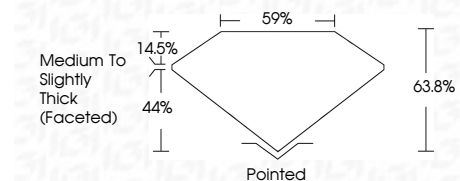

ELECTRONIC COPY

LG784629894
Report verification at igi.org

March 24, 2026
IGI Report Number **LG784629894**
Description **LABORATORY GROWN DIAMOND**
Shape and Cutting Style **MARQUISE BRILLIANT**
Measurements **10.28 X 5.36 X 3.42 MM**

GRADING RESULTS

Carat Weight **1.07 CARAT**
Color Grade **F**
Clarity Grade **VS 1**

Sample Image Used

ADDITIONAL GRADING INFORMATION

Polish **EXCELLENT**
Symmetry **EXCELLENT**
Fluorescence **NONE**
Inscription(s) **IGI LG784629894**
Comments: This Laboratory Grown Diamond was created by Chemical Vapor Deposition (CVD) growth process. Type IIa

March 24, 2026
IGI Report No **LG784629894**
MARQUISE BRILLIANT
10.28 X 5.36 X 3.42 MM
Carat Weight **1.07 CARAT**
Color Grade **F**
Clarity Grade **VS 1**
Depth **63.8%**
Table **44%**
Girdle **Medium to Slightly Thick (Faceted)**
Culet **Pointed**
Polish **EXCELLENT**
Symmetry **EXCELLENT**
Fluorescence **NONE**
Inscription(s) **IGI LG784629894**

Comments: This Laboratory Grown Diamond was created by Chemical Vapor Deposition (CVD) growth process. Type IIa

March 24, 2026
IGI Report Number **LG784629894**
Description **LABORATORY GROWN DIAMOND**
Shape and Cutting Style **MARQUISE BRILLIANT**
Measurements **10.28 X 5.36 X 3.42 MM**