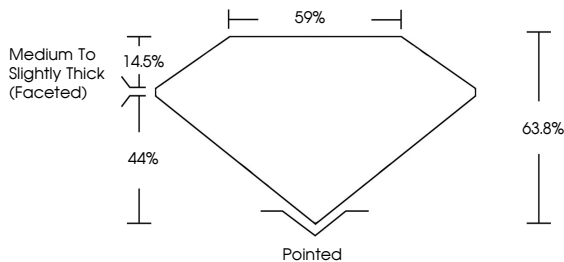

March 24, 2026
IGI Report No **LG784629894**
MARQUISE BRILLIANT
10.28 X 5.36 X 3.42 MM
Carat Weight **1.07 CARAT**
Color Grade **F**
Clarity Grade **VS 1**
Depth **63.8%**
Table **44%**
Girdle **Medium to Slightly Thick (Faceted)**
Culet **Pointed**
Polish **EXCELLENT**
Symmetry **EXCELLENT**
Fluorescence **NONE**
Inscription(s) **IGI LG784629894**

Comments: This Laboratory Grown Diamond was created by Chemical Vapor Deposition (CVD) growth process. Type IIa

March 24, 2026
IGI Report Number **LG784629894**
Description **LABORATORY GROWN DIAMOND**
Shape and Cutting Style **MARQUISE BRILLIANT**
Measurements **10.28 X 5.36 X 3.42 MM**

GRADING RESULTS

Carat Weight **1.07 CARAT**
Color Grade **F**
Clarity Grade **VS 1**

ADDITIONAL GRADING INFORMATION

Polish **EXCELLENT**
Symmetry **EXCELLENT**
Fluorescence **NONE**
Inscription(s) **IGI LG784629894**

Comments: This Laboratory Grown Diamond was created by Chemical Vapor Deposition (CVD) growth process. Type IIa

PROPORTIONS

CLARITY CHARACTERISTICS

KEY TO SYMBOLS

Red symbols indicate internal characteristics.
Green symbols indicate external characteristics.