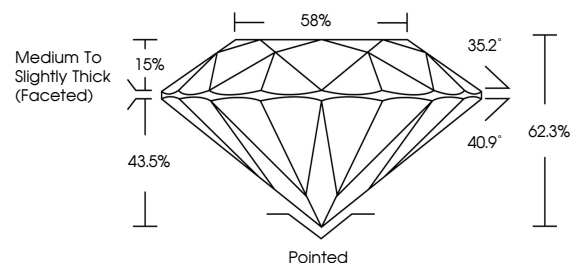

PROPORTIONS