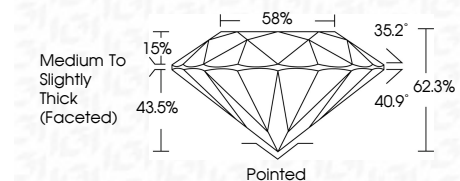

ELECTRONIC COPY

LG784628644
Report verification at igi.org

March 18, 2026
IGI Report Number **LG784628644**
Description **LABORATORY GROWN DIAMOND**
Shape and Cutting Style **ROUND BRILLIANT**
Measurements **7.42 - 7.46 X 4.63 MM**

GRADING RESULTS
Carat Weight **1.58 CARAT**
Color Grade **F**
Clarity Grade **VS 1**
Cut Grade **IDEAL**

ADDITIONAL GRADING INFORMATION
Polish **EXCELLENT**
Symmetry **EXCELLENT**
Fluorescence **NONE**
Inscription(s) **IGI LG784628644**
Comments: This Laboratory Grown Diamond was created by Chemical Vapor Deposition (CVD) growth process. Type IIa

March 18, 2026
IGI Report No LG784628644
ROUND BRILLIANT
1.58 CARAT
Color Grade **F**
Clarity Grade **VS 1**
Cut Grade **IDEAL**
Depth **62.3%**
Table **58%**
Crown Height **15%**
Pavilion Angle **40.9°**
Crown Angle **35.2°**
Facet Thickness **Medium To Slightly Thick (Faceted)**
Cut **Pointed**
Polish **EXCELLENT**
Symmetry **EXCELLENT**
Fluorescence **NONE**
Inscription(s) **IGI LG784628644**
Comments: This Laboratory Grown Diamond was created by Chemical Vapor Deposition (CVD) growth process. Type IIa

March 18, 2026
IGI Report Number **LG784628644**
Description **LABORATORY GROWN DIAMOND**
Shape and Cutting Style **ROUND BRILLIANT**
Measurements **7.42 - 7.46 X 4.63 MM**

GRADING RESULTS
Carat Weight **1.58 CARAT**
Color Grade **F**
Clarity Grade **VS 1**
Cut Grade **IDEAL**