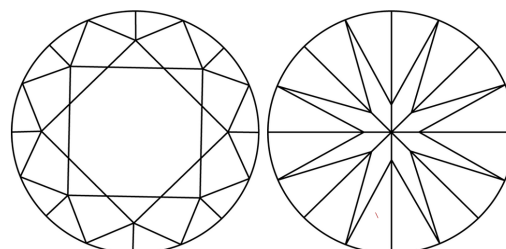

March 18, 2026
IGI Report No LG784628644
ROUND BRILLIANT
1.58 CARAT
Color Grade **F**
Clarity Grade **VS 1**
Cut Grade **IDEAL**
Depth **62.3%**
Table **58%**
Crown Height **15%**
Pavilion Angle **40.9°**
Crown Angle **35.2°**
Facet Thickness **Medium To Slightly Thick (Faceted)**
Cut **Pointed**
Polish **EXCELLENT**
Symmetry **EXCELLENT**
Fluorescence **NONE**
Inscription(s) **IGI LG784628644**
Comments: This Laboratory Grown Diamond was created by Chemical Vapor Deposition (CVD) growth process. Type IIa

March 18, 2026
IGI Report Number **LG784628644**
Description **LABORATORY GROWN DIAMOND**
Shape and Cutting Style **ROUND BRILLIANT**
Measurements **7.42 - 7.46 X 4.63 MM**

GRADING RESULTS
Carat Weight **1.58 CARAT**
Color Grade **F**
Clarity Grade **VS 1**
Cut Grade **IDEAL**

PROPORTIONS

CLARITY CHARACTERISTICS

KEY TO SYMBOLS

Red symbols indicate internal characteristics.
Green symbols indicate external characteristics.

Sample Image Used

COLOR

D E F G H I J Faint Very Light Light