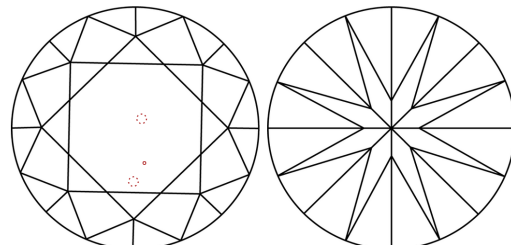

CLARITY CHARACTERISTICS

KEY TO SYMBOLS
Red symbols indicate internal characteristics.
Green symbols indicate external characteristics.

COLOR

D	E	F	G	H	I	J	Faint	Very Light	Light

CLARITY

FL	IF	VS¹⁻²	VS¹⁻²	SI¹⁻²	I¹⁻³
Flawless	Internally Flawless	Very Very Slightly Included	Very Slightly Included	Slightly Included	Included