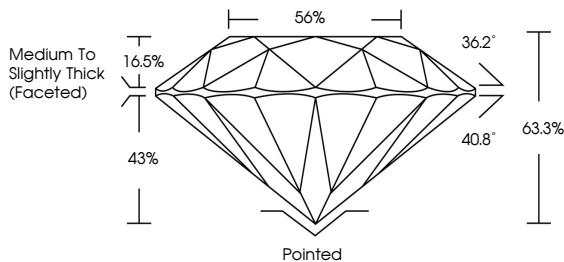

PROPORTIONS