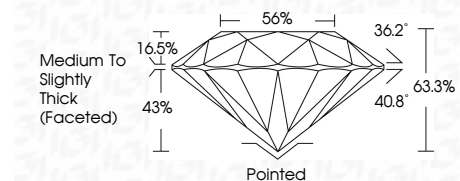

ELECTRONIC COPY

LG784628581
Report verification at igi.org

March 19, 2026
IGI Report Number **LG784628581**
Description **LABORATORY GROWN DIAMOND**
Shape and Cutting Style **ROUND BRILLIANT**
Measurements **7.37 - 7.40 X 4.67 MM**

GRADING RESULTS
Carat Weight **1.58 CARAT**
Color Grade **D**
Clarity Grade **VS 2**
Cut Grade **EXCELLENT**

ADDITIONAL GRADING INFORMATION
Polish **EXCELLENT**
Symmetry **EXCELLENT**
Fluorescence **NONE**
Inscription(s) **IGI LG784628581**
Comments: This Laboratory Grown Diamond was created by Chemical Vapor Deposition (CVD) growth process. Type IIa

LABORATORY GROWN DIAMOND REPORT

March 19, 2026
IGI Report Number **LG784628581**
Description **LABORATORY GROWN DIAMOND**
Shape and Cutting Style **ROUND BRILLIANT**
Measurements **7.37 - 7.40 X 4.67 MM**

GRADING RESULTS
Carat Weight **1.58 CARAT**
Color Grade **D**
Clarity Grade **VS 2**
Cut Grade **EXCELLENT**

ADDITIONAL GRADING INFORMATION
Polish **EXCELLENT**
Symmetry **EXCELLENT**
Fluorescence **NONE**
Inscription(s) **IGI LG784628581**