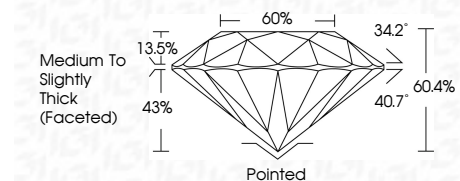

ELECTRONIC COPY

LG784624661
Report verification at igi.org

March 19, 2026
IGI Report Number **LG784624661**
Description **LABORATORY GROWN DIAMOND**
Shape and Cutting Style **ROUND BRILLIANT**
Measurements **7.45 - 7.48 X 4.51 MM**

GRADING RESULTS
Carat Weight **1.54 CARAT**
Color Grade **D**
Clarity Grade **VVS 2**
Cut Grade **IDEAL**

ADDITIONAL GRADING INFORMATION
Polish **EXCELLENT**
Symmetry **EXCELLENT**
Fluorescence **NONE**
Inscription(s) **(IGI) LG784624661**
Comments: This Laboratory Grown Diamond was created by Chemical Vapor Deposition (CVD) growth process. Type IIa

March 19, 2026
IGI Report No LG784624661
ROUND BRILLIANT
1.54 CARAT
Color Grade **D**
Clarity Grade **VVS 2**
Cut Grade **IDEAL**
Depth **60.4%**
Table **60%**
Girdle **Medium To Slightly Thick (Faceted)**
Culet **Pointed**
Polish **EXCELLENT**
Symmetry **EXCELLENT**
Fluorescence **NONE**
Inscription(s) **(IGI) LG784624661**
Comments: This Laboratory Grown Diamond was created by Chemical Vapor Deposition (CVD) growth process. Type IIa

March 19, 2026
IGI Report Number **LG784624661**
Description **LABORATORY GROWN DIAMOND**
Shape and Cutting Style **ROUND BRILLIANT**
Measurements **7.45 - 7.48 X 4.51 MM**

GRADING RESULTS
Carat Weight **1.54 CARAT**
Color Grade **D**
Clarity Grade **VVS 2**
Cut Grade **IDEAL**