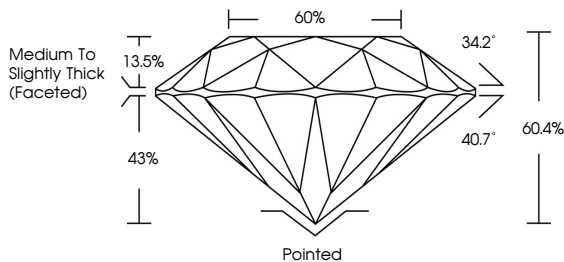

PROPORTIONS