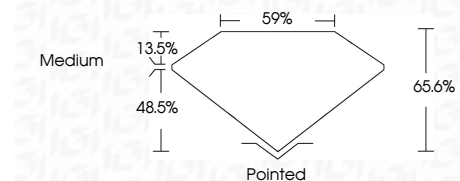

Measurements **10.80 X 7.61 X 4.99 MM**

GRADING RESULTS

Carat Weight **3.52 CARATS**
Color Grade **F**
Clarity Grade **VS 1**

ADDITIONAL GRADING INFORMATION

Polish **EXCELLENT**
Symmetry **EXCELLENT**
Fluorescence **NONE**
Inscription(s) **IGI LG784609244**
Comments: This Laboratory Grown Diamond was created by Chemical Vapor Deposition (CVD) growth process. Type IIa

March 21, 2026
IGI Report No **LG784609244**
CUT CORNERED RECT. MODIFIED BRILLIANT
10.80 X 7.61 X 4.99 MM
Carat Weight **3.52 CARATS**
Color Grade **F**
Clarity Grade **VS 1**
Depth **65.6%**
Table **48.5%**
Girdle **Medium**
Culet **Pointed**
Polish **EXCELLENT**
Symmetry **EXCELLENT**
Fluorescence **NONE**
Inscription(s) **IGI LG784609244**
Comments: This Laboratory Grown Diamond was created by Chemical Vapor Deposition (CVD) growth process. Type IIa

LABORATORY GROWN DIAMOND REPORT

March 21, 2026
IGI Report Number **LG784609244**
Description **LABORATORY GROWN DIAMOND**
Shape and Cutting Style **CUT CORNERED RECTANGULAR
MODIFIED BRILLIANT**
Measurements **10.80 X 7.61 X 4.99 MM**

GRADING RESULTS

Carat Weight **3.52 CARATS**
Color Grade **F**
Clarity Grade **VS 1**

ADDITIONAL GRADING INFORMATION

Polish **EXCELLENT**
Symmetry **EXCELLENT**
Fluorescence **NONE**
Inscription(s) **IGI LG784609244**