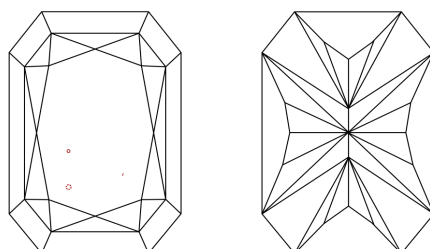

CLARITY CHARACTERISTICS

KEY TO SYMBOLS

Red symbols indicate internal characteristics.
Green symbols indicate external characteristics.

COLOR

D E F G H I J Faint Very Light Light

CLARITY

FL	IF	VS¹⁻²	VS¹⁻²	SI¹⁻²	I¹⁻³
Flawless	Internally Flawless	Very Very Slightly Included	Very Slightly Included	Slightly Included	Included