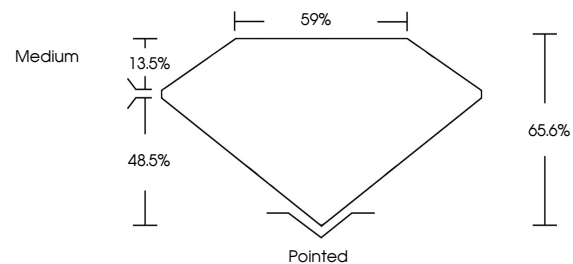

Measurements **10.80 X 7.61 X 4.99 MM**

GRADING RESULTS

Carat Weight **3.52 CARATS**
Color Grade **F**
Clarity Grade **VS 1**

ADDITIONAL GRADING INFORMATION

Polish **EXCELLENT**
Symmetry **EXCELLENT**
Fluorescence **NONE**
Inscription(s) **IGI LG784609244**
Comments: This Laboratory Grown Diamond was created by Chemical Vapor Deposition (CVD) growth process. Type IIa

March 21, 2026
IGI Report No **LG784609244**
CUT CORNERED RECT. MODIFIED BRILLIANT
10.80 X 7.61 X 4.99 MM
Carat Weight **3.52 CARATS**
Color Grade **F**
Clarity Grade **VS 1**
Depth **65.6%**
Table **48.5%**
Girdle **Medium**
Culet **Pointed**
Polish **EXCELLENT**
Symmetry **EXCELLENT**
Fluorescence **NONE**
Inscription(s) **IGI LG784609244**
Comments: This Laboratory Grown Diamond was created by Chemical Vapor Deposition (CVD) growth process. Type IIa

GRADING RESULTS

Carat Weight **3.52 CARATS**
Color Grade **F**
Clarity Grade **VS 1**

ADDITIONAL GRADING INFORMATION

Polish **EXCELLENT**
Symmetry **EXCELLENT**
Fluorescence **NONE**
Inscription(s) **IGI LG784609244**

Comments: This Laboratory Grown Diamond was created by Chemical Vapor Deposition (CVD) growth process. Type IIa

PROPORTIONS

Sample Image Used

CLARITY CHARACTERISTICS

KEY TO SYMBOLS

Red symbols indicate internal characteristics.
Green symbols indicate external characteristics.