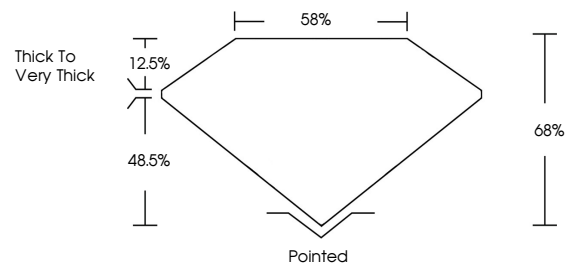

March 24, 2026
IGI Report No **LG784608278**
CUT CORNERED RECT. MODIFIED BRILLIANT
14.34 X 10.46 X 7.11 MM
10.02 CARATS
Carat Weight
Color Grade **FANCY VIVID YELLOW**
Clarity Grade **VS 2**
Depth **68%**
Table **58%**
Girdle **Thick to Very Thick**
Culet **Pointed**
Polish **EXCELLENT**
Symmetry **EXCELLENT**
Fluorescence **NONE**
Inscription(s) **IGI LG784608278**
Comments: This Laboratory Grown Diamond was created by Chemical Vapor Deposition (CVD) growth process.

GRADING RESULTS

Carat Weight **10.02 CARATS**
Color Grade **FANCY VIVID YELLOW**
Clarity Grade **VS 2**

ADDITIONAL GRADING INFORMATION

Polish **EXCELLENT**
Symmetry **EXCELLENT**
Fluorescence **NONE**
Inscription(s) **IGI LG784608278**

Comments: This Laboratory Grown Diamond was created by Chemical Vapor Deposition (CVD) growth process.

PROPORTIONS

CLARITY CHARACTERISTICS

KEY TO SYMBOLS

Red symbols indicate internal characteristics.
Green symbols indicate external characteristics.