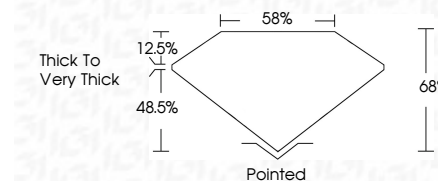

ELECTRONIC COPY

LG784608278
Report verification at igi.org

March 24, 2026
IGI Report Number **LG784608278**
Description **LABORATORY GROWN DIAMOND**
Shape and Cutting Style **CUT CORNERED
RECTANGULAR MODIFIED
BRILLIANT**
Measurements **14.34 X 10.46 X 7.11 MM**

GRADING RESULTS
Carat Weight **10.02 CARATS**
Color Grade **FANCY VIVID YELLOW**
Clarity Grade **VS 2**

ADDITIONAL GRADING INFORMATION
Polish **EXCELLENT**
Symmetry **EXCELLENT**
Fluorescence **NONE**
Inscription(s) **IGI LG784608278**
Comments: This Laboratory Grown Diamond was created by Chemical Vapor Deposition (CVD) growth process.

March 24, 2026
IGI Report No **LG784608278**
CUT CORNERED RECT. MODIFIED BRILLIANT
14.34 X 10.46 X 7.11 MM
10.02 CARATS
Carat Weight
Color Grade **FANCY VIVID YELLOW**
Clarity Grade **VS 2**
Depth **68%**
Table **58%**
Girdle **Thick to Very Thick**
Culet **Pointed**
Polish **EXCELLENT**
Symmetry **EXCELLENT**
Fluorescence **NONE**
Inscription(s) **IGI LG784608278**
Comments: This Laboratory Grown Diamond was created by Chemical Vapor Deposition (CVD) growth process.

GRADING RESULTS

Carat Weight **10.02 CARATS**
Color Grade **FANCY VIVID YELLOW**
Clarity Grade **VS 2**

ADDITIONAL GRADING INFORMATION

Polish **EXCELLENT**
Symmetry **EXCELLENT**
Fluorescence **NONE**
Inscription(s) **IGI LG784608278**