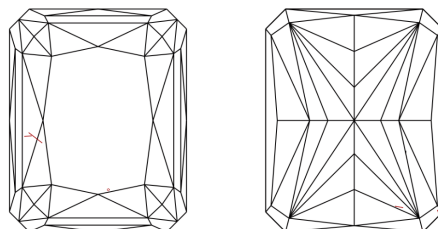

CLARITY CHARACTERISTICS

KEY TO SYMBOLS

Red symbols indicate internal characteristics.
Green symbols indicate external characteristics.