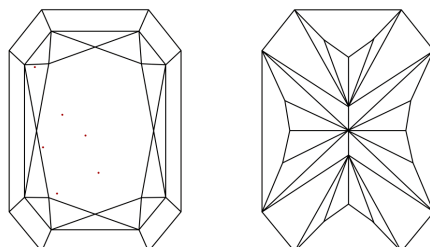

CLARITY CHARACTERISTICS

KEY TO SYMBOLS

Red symbols indicate internal characteristics.
Green symbols indicate external characteristics.