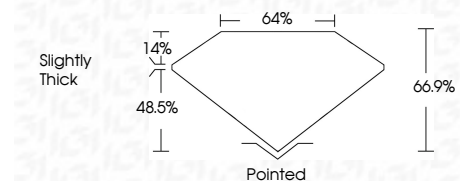

Measurements **10.56 X 7.06 X 4.72 MM**

GRADING RESULTS

Carat Weight **3.04 CARATS**
Color Grade **G**
Clarity Grade **VVS 2**

ADDITIONAL GRADING INFORMATION

Polish **EXCELLENT**
Symmetry **EXCELLENT**
Fluorescence **NONE**
Inscription(s) **IGI LG784605116**
Comments: This Laboratory Grown Diamond was created by Chemical Vapor Deposition (CVD) growth process. Type IIa

March 17, 2026
IGI Report No **LG784605116**
CUT CORNERED RECT. MODIFIED BRILLIANT
10.56 X 7.06 X 4.72 MM
Carat Weight **3.04 CARATS**
Color Grade **G**
Clarity Grade **VVS 2**
Table **48.5%**
Depth **66.9%**
Girdle **Slightly Thick**
Culet **Pointed**
Polish **EXCELLENT**
Symmetry **EXCELLENT**
Fluorescence **NONE**
Inscription(s) **IGI LG784605116**
Comments: This Laboratory Grown Diamond was created by Chemical Vapor Deposition (CVD) growth process. Type IIa

LABORATORY GROWN DIAMOND REPORT

March 17, 2026
IGI Report Number **LG784605116**
Description **LABORATORY GROWN DIAMOND**
Shape and Cutting Style **CUT CORNERED RECTANGULAR
MODIFIED BRILLIANT**
Measurements **10.56 X 7.06 X 4.72 MM**

GRADING RESULTS

Carat Weight **3.04 CARATS**
Color Grade **G**
Clarity Grade **VVS 2**

ADDITIONAL GRADING INFORMATION

Polish **EXCELLENT**
Symmetry **EXCELLENT**
Fluorescence **NONE**
Inscription(s) **IGI LG784605116**