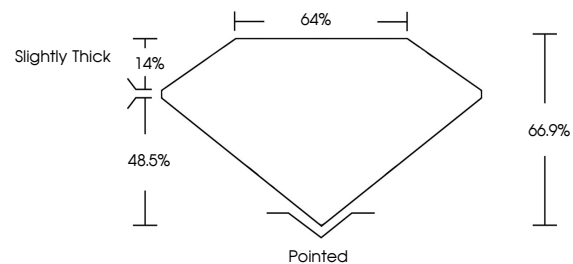

Measurements **10.56 X 7.06 X 4.72 MM**

GRADING RESULTS

Carat Weight **3.04 CARATS**
Color Grade **G**
Clarity Grade **VVS 2**

ADDITIONAL GRADING INFORMATION

Polish **EXCELLENT**
Symmetry **EXCELLENT**
Fluorescence **NONE**
Inscription(s) **IGI LG784605116**
Comments: This Laboratory Grown Diamond was created by Chemical Vapor Deposition (CVD) growth process. Type IIa

March 17, 2026
IGI Report No **LG784605116**
CUT CORNERED RECT. MODIFIED BRILLIANT
10.56 X 7.06 X 4.72 MM
Carat Weight **3.04 CARATS**
Color Grade **G**
Clarity Grade **VVS 2**
Table **48.5%**
Depth **66.9%**
Girdle **Slightly Thick**
Culet **Pointed**
Polish **EXCELLENT**
Symmetry **EXCELLENT**
Fluorescence **NONE**
Inscription(s) **IGI LG784605116**
Comments: This Laboratory Grown Diamond was created by Chemical Vapor Deposition (CVD) growth process. Type IIa

GRADING RESULTS

Carat Weight **3.04 CARATS**
Color Grade **G**
Clarity Grade **VVS 2**

ADDITIONAL GRADING INFORMATION

Polish **EXCELLENT**
Symmetry **EXCELLENT**
Fluorescence **NONE**
Inscription(s) **IGI LG784605116**

Comments: This Laboratory Grown Diamond was created by Chemical Vapor Deposition (CVD) growth process. Type IIa

PROPORTIONS

CLARITY CHARACTERISTICS

KEY TO SYMBOLS

Red symbols indicate internal characteristics.
Green symbols indicate external characteristics.