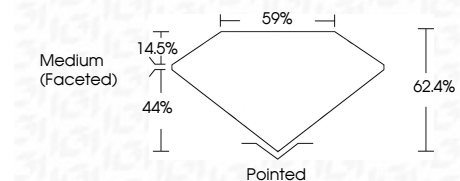

ELECTRONIC COPY

LG784604366
Report verification at igi.org

April 2, 2026
IGI Report Number **LG784604366**
Description **LABORATORY GROWN DIAMOND**
Shape and Cutting Style **MARQUISE BRILLIANT**
Measurements **10.64 X 5.26 X 3.28 MM**

GRADING RESULTS
Carat Weight **1.03 CARAT**
Color Grade **D**
Clarity Grade **VVS 2**

ADDITIONAL GRADING INFORMATION
Polish **EXCELLENT**
Symmetry **EXCELLENT**
Fluorescence **NONE**
Inscription(s) **IGI LG784604366**
Comments: As Grown - No indication of post-growth treatment.
This Laboratory Grown Diamond was created by High Pressure High Temperature (HPHT) growth process.
Type II