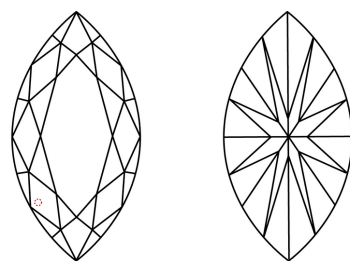

GRADING RESULTS
Carat Weight **1.03 CARAT**
Color Grade **D**
Clarity Grade **VVS 2**

ADDITIONAL GRADING INFORMATION
Polish **EXCELLENT**
Symmetry **EXCELLENT**
Fluorescence **NONE**
Inscription(s) **IGI LG784604366**

KEY TO SYMBOLS
Red symbols indicate internal characteristics.
Green symbols indicate external characteristics.

Sample Image Used

COLOR

D	E	F	G	H	I	J	Faint	Very Light	Light
---	---	---	---	---	---	---	-------	------------	-------