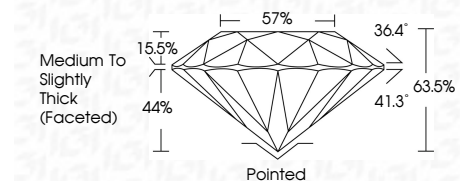

ELECTRONIC COPY

LG784601271
Report verification at igi.org

March 18, 2026
IGI Report Number **LG784601271**
Description **LABORATORY GROWN DIAMOND**
Shape and Cutting Style **ROUND BRILLIANT**
Measurements **6.47 - 6.50 X 4.12 MM**

GRADING RESULTS
Carat Weight **1.07 CARAT**
Color Grade **D**
Clarity Grade **VS 1**
Cut Grade **EXCELLENT**

ADDITIONAL GRADING INFORMATION
Polish **EXCELLENT**
Symmetry **EXCELLENT**
Fluorescence **NONE**
Inscription(s) **IGI LG784601271**
Comments: This Laboratory Grown Diamond was created by Chemical Vapor Deposition (CVD) growth process. Type IIa

March 18, 2026
IGI Report No LG784601271
ROUND BRILLIANT
6.47 - 6.50 X 4.12 MM
1.07 CARAT
Color Grade **D**
Clarity Grade **VS 1**
Depth **63.5%**
Table **57%**
Crown Height **15.5%**
Pavilion Height **44%**
Crown Thickness **Medium To Slightly Thick (Faceted)**
Culet **Pointed**
Polish **EXCELLENT**
Symmetry **EXCELLENT**
Fluorescence **NONE**
Inscription(s) **IGI LG784601271**
Comments: This Laboratory Grown Diamond was created by Chemical Vapor Deposition (CVD) growth process. Type IIa

March 18, 2026
IGI Report Number **LG784601271**
Description **LABORATORY GROWN DIAMOND**
Shape and Cutting Style **ROUND BRILLIANT**
Measurements **6.47 - 6.50 X 4.12 MM**

GRADING RESULTS
Carat Weight **1.07 CARAT**
Color Grade **D**
Clarity Grade **VS 1**
Cut Grade **EXCELLENT**