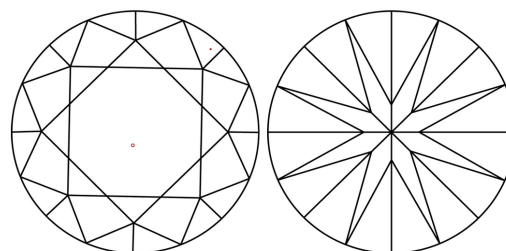

March 18, 2026
IGI Report Number **LG784601271**
Description **LABORATORY GROWN DIAMOND**
Shape and Cutting Style **ROUND BRILLIANT**
Measurements **6.47 - 6.50 X 4.12 MM**

GRADING RESULTS
Carat Weight **1.07 CARAT**
Color Grade **D**
Clarity Grade **VS 1**
Cut Grade **EXCELLENT**

PROPORTIONS

CLARITY CHARACTERISTICS

KEY TO SYMBOLS

Red symbols indicate internal characteristics.
Green symbols indicate external characteristics.

Sample Image Used

COLOR

D E F G H I J Faint Very Light Light