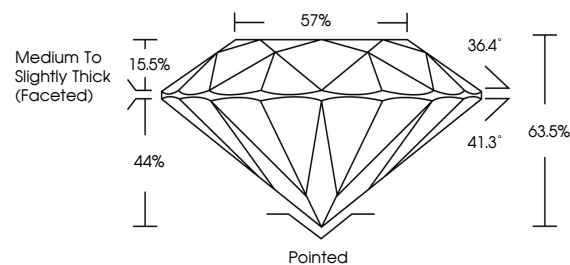

PROPORTIONS