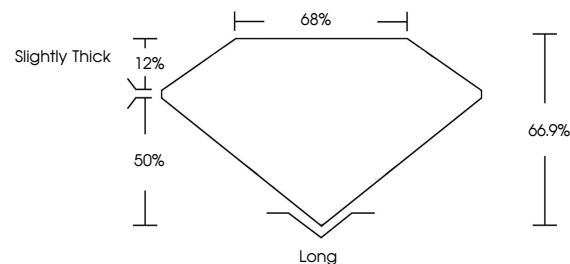

PROPORTIONS