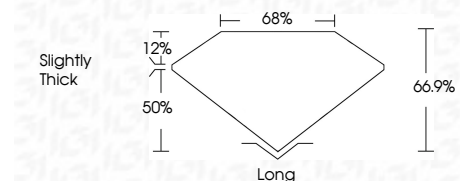

ELECTRONIC COPY

LG783670229
Report verification at igi.org

March 25, 2026
IGI Report Number **LG783670229**
Description **LABORATORY GROWN DIAMOND**
Shape and Cutting Style **EMERALD CUT**
Measurements **11.32 X 7.53 X 5.04 MM**

GRADING RESULTS

Carat Weight **4.55 CARATS**
Color Grade **FANCY VIVID BLUE**
Clarity Grade **VS 1**

ADDITIONAL GRADING INFORMATION

Polish **EXCELLENT**
Symmetry **EXCELLENT**
Fluorescence **NONE**
Inscription(s) **IGI LG783670229**
Comments: This Laboratory Grown Diamond was created by Chemical Vapor Deposition (CVD) growth process. Indications of post-growth treatment.

March 25, 2026
IGI Report No **LG783670229**
EMERALD CUT
Carat Weight **4.55 CARATS**
Color Grade **FANCY VIVID BLUE**
Clarity Grade **VS 1**
Depth **50%**
Table **12%**
Girdle **Slightly Thick**
Culet **Long**
Polish **EXCELLENT**
Symmetry **EXCELLENT**
Fluorescence **NONE**
Inscription(s) **IGI LG783670229**
Comments: This Laboratory Grown Diamond was created by Chemical Vapor Deposition (CVD) growth process. Indications of post-growth treatment.

LABORATORY GROWN DIAMOND REPORT

March 25, 2026
IGI Report Number **LG783670229**
Description **LABORATORY GROWN DIAMOND**
Shape and Cutting Style **EMERALD CUT**
Measurements **11.32 X 7.53 X 5.04 MM**