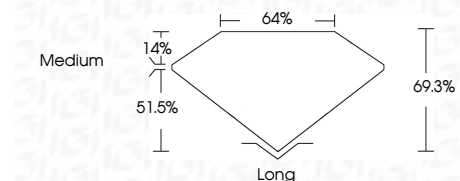

ELECTRONIC COPY

LG783667301
Report verification at igi.org

March 18, 2026
IGI Report Number **LG783667301**
Description **LABORATORY GROWN DIAMOND**
Shape and Cutting Style **EMERALD CUT**
Measurements **13.93 X 10.25 X 7.10 MM**

GRADING RESULTS

Carat Weight **10.05 CARATS**
Color Grade **F**
Clarity Grade **VVS 2**

ADDITIONAL GRADING INFORMATION

Polish **EXCELLENT**
Symmetry **EXCELLENT**
Fluorescence **NONE**
Inscription(s) **IGI LG783667301**
Comments: This Laboratory Grown Diamond was created by Chemical Vapor Deposition (CVD) growth process. Type IIa

March 18, 2026
IGI Report No LG783667301
EMERALD CUT
13.93 X 10.25 X 7.10 MM
10.05 CARATS
Color Grade **F**
Clarity Grade **VVS 2**
Table **69.3%**
Depth **51.5%**
Girdle **Medium**
Culet **Long**
Polish **EXCELLENT**
Symmetry **EXCELLENT**
Fluorescence **NONE**
Inscription(s) **IGI LG783667301**
Comments: This Laboratory Grown Diamond was created by Chemical Vapor Deposition (CVD) growth process. Type IIa

March 18, 2026
IGI Report Number **LG783667301**
Description **LABORATORY GROWN DIAMOND**
Shape and Cutting Style **EMERALD CUT**
Measurements **13.93 X 10.25 X 7.10 MM**

GRADING RESULTS

Carat Weight **10.05 CARATS**
Color Grade **F**
Clarity Grade **VVS 2**