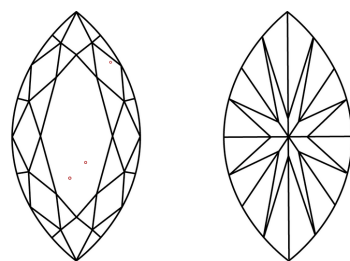

GRADING RESULTS
Carat Weight **1.04 CARAT**
Color Grade **E**
Clarity Grade **VS 1**

ADDITIONAL GRADING INFORMATION
Polish **EXCELLENT**
Symmetry **EXCELLENT**
Fluorescence **NONE**
Inscription(s) **IGI LG783666125**

Comments: This Laboratory Grown Diamond was created by Chemical Vapor Deposition (CVD) growth process. Type IIa

PROPORTIONS

CLARITY CHARACTERISTICS

KEY TO SYMBOLS
Red symbols indicate internal characteristics.
Green symbols indicate external characteristics.

Sample Image Used

COLOR

D	E	F	G	H	I	J	Faint	Very Light	Light
---	---	---	---	---	---	---	-------	------------	-------

CLARITY

FL	IF	VS ¹⁻²	VS ¹⁻²	SI ¹⁻²	I ¹⁻³
Flawless	Internally Flawless	Very Very Slightly Included	Very Slightly Included	Slightly Included	Included