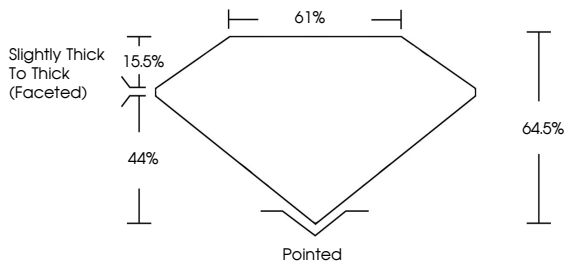

PROPORTIONS