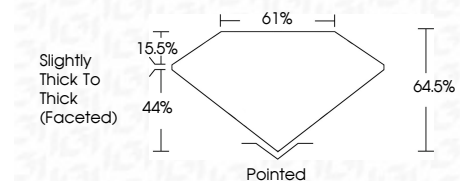

ELECTRONIC COPY

LG783666125
Report verification at igi.org

March 21, 2026
IGI Report Number **LG783666125**
Description **LABORATORY GROWN DIAMOND**
Shape and Cutting Style **MARQUISE BRILLIANT**
Measurements **10.15 X 5.21 X 3.36 MM**

GRADING RESULTS
Carat Weight **1.04 CARAT**
Color Grade **E**
Clarity Grade **VS 1**

ADDITIONAL GRADING INFORMATION
Polish **EXCELLENT**
Symmetry **EXCELLENT**
Fluorescence **NONE**
Inscription(s) **IGI LG783666125**
Comments: This Laboratory Grown Diamond was created by Chemical Vapor Deposition (CVD) growth process. Type IIa

March 21, 2026
IGI Report No **LG783666125**
MARQUISE BRILLIANT
10.15 X 5.21 X 3.36 MM
Carat Weight **1.04 CARAT**
Color Grade **E**
Clarity Grade **VS 1**
Depth **64.5%**
Table **44%**
Girdle **Slightly Thick To Thick (Faceted)**
Culet **Pointed**
Polish **EXCELLENT**
Symmetry **EXCELLENT**
Fluorescence **NONE**
Inscription(s) **IGI LG783666125**
Comments: This Laboratory Grown Diamond was created by Chemical Vapor Deposition (CVD) growth process. Type IIa

GRADING RESULTS
Carat Weight **1.04 CARAT**
Color Grade **E**
Clarity Grade **VS 1**

ADDITIONAL GRADING INFORMATION
Polish **EXCELLENT**
Symmetry **EXCELLENT**
Fluorescence **NONE**
Inscription(s) **IGI LG783666125**