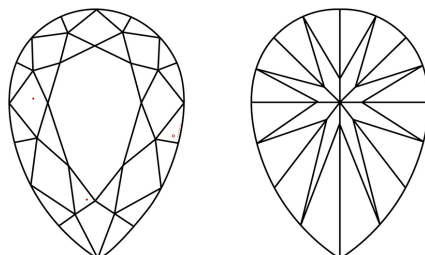

LABORATORY GROWN DIAMOND REPORT

March 20, 2026
IGI Report Number **LG783664629**
Description **LABORATORY GROWN DIAMOND**
Shape and Cutting Style **PEAR BRILLIANT**
Measurements **11.63 X 6.92 X 4.30 MM**

GRADING RESULTS
Carat Weight **2.02 CARATS**
Color Grade **E**
Clarity Grade **VS 1**

ADDITIONAL GRADING INFORMATION
Polish **EXCELLENT**
Symmetry **EXCELLENT**
Fluorescence **NONE**
Inscription(s) **IGI LG783664629**

Comments: This Laboratory Grown Diamond was created by Chemical Vapor Deposition (CVD) growth process. Type IIa

PROPORTIONS

CLARITY CHARACTERISTICS

KEY TO SYMBOLS

Red symbols indicate internal characteristics.
Green symbols indicate external characteristics.