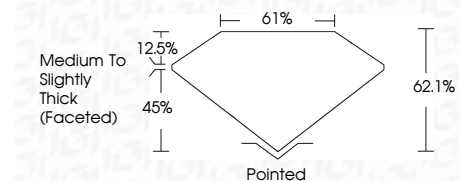

ELECTRONIC COPY

LG783664629
Report verification at igi.org

March 20, 2026
IGI Report Number **LG783664629**
Description **LABORATORY GROWN DIAMOND**
Shape and Cutting Style **PEAR BRILLIANT**
Measurements **11.63 X 6.92 X 4.30 MM**

GRADING RESULTS
Carat Weight **2.02 CARATS**
Color Grade **E**
Clarity Grade **VS 1**

ADDITIONAL GRADING INFORMATION
Polish **EXCELLENT**
Symmetry **EXCELLENT**
Fluorescence **NONE**
Inscription(s) **IGI LG783664629**
Comments: This Laboratory Grown Diamond was created by Chemical Vapor Deposition (CVD) growth process. Type IIa

March 20, 2026
IGI Report No **LG783664629**
PEAR BRILLIANT
2.02 CARATS
E
11.63 X 6.92 X 4.30 MM
Carat Weight
Color Grade
Clarity Grade
Depth
Table
Girdle
Medium to Slightly Thick (Faceted)
Pointed
EXCELLENT
EXCELLENT
NONE
IGI LG783664629
Inscription(s)
Comments: This Laboratory Grown Diamond was created by Chemical Vapor Deposition (CVD) growth process. Type IIa

LABORATORY GROWN DIAMOND REPORT

March 20, 2026
IGI Report Number **LG783664629**
Description **LABORATORY GROWN DIAMOND**
Shape and Cutting Style **PEAR BRILLIANT**
Measurements **11.63 X 6.92 X 4.30 MM**