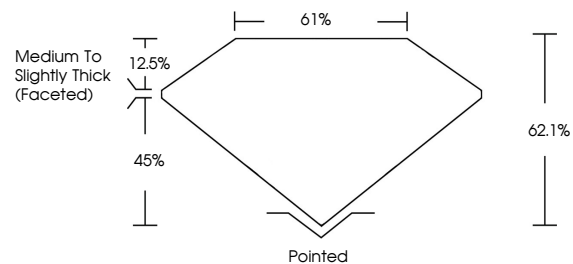

PROPORTIONS