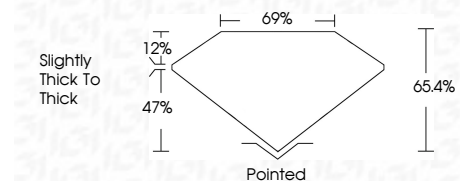

ELECTRONIC COPY

LG783639719
Report verification at igi.org

April 7, 2026
IGI Report Number **LG783639719**
Description **LABORATORY GROWN DIAMOND**
Shape and Cutting Style **CUT CORNERED
RECTANGULAR MODIFIED
BRILLIANT**
Measurements **9.13 X 6.74 X 4.41 MM**

GRADING RESULTS

Carat Weight **2.59 CARATS**
Color Grade **FANCY INTENSE YELLOW**
Clarity Grade **VS 1**

ADDITIONAL GRADING INFORMATION

Polish **EXCELLENT**
Symmetry **EXCELLENT**
Fluorescence **NONE**
Inscription(s) **IGI LG783639719**
Comments: This Laboratory Grown Diamond was created by Chemical Vapor Deposition (CVD) growth process.

April 7, 2026
IGI Report No **LG783639719**
CUT CORNERED RECT. MODIFIED BRILLIANT
Carat Weight **2.59 CARATS**
Color Grade **FANCY INTENSE YELLOW**
Clarity Grade **VS 1**
Depth **65.4%**
Table **47%**
Girdle **Slightly thick to Thick**
Culet **Pointed**
Polish **EXCELLENT**
Symmetry **EXCELLENT**
Fluorescence **NONE**
Inscription(s) **IGI LG783639719**
Comments: This Laboratory Grown Diamond was created by Chemical Vapor Deposition (CVD) growth process.

GRADING RESULTS

Carat Weight **2.59 CARATS**
Color Grade **FANCY INTENSE YELLOW**
Clarity Grade **VS 1**

ADDITIONAL GRADING INFORMATION

Polish **EXCELLENT**
Symmetry **EXCELLENT**
Fluorescence **NONE**
Inscription(s) **IGI LG783639719**