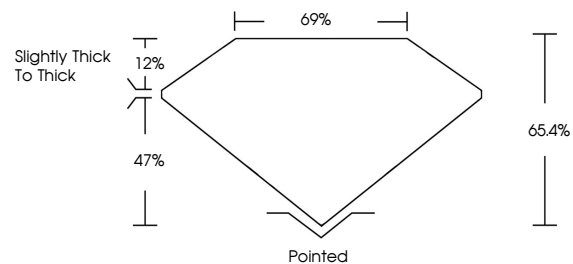

GRADING RESULTS

Carat Weight **2.59 CARATS**
Color Grade **FANCY INTENSE YELLOW**
Clarity Grade **VS 1**

ADDITIONAL GRADING INFORMATION

Polish **EXCELLENT**
Symmetry **EXCELLENT**
Fluorescence **NONE**
Inscription(s) **IGI LG783639719**

Comments: This Laboratory Grown Diamond was created by Chemical Vapor Deposition (CVD) growth process.

PROPORTIONS

CLARITY CHARACTERISTICS

KEY TO SYMBOLS

Red symbols indicate internal characteristics.
Green symbols indicate external characteristics.