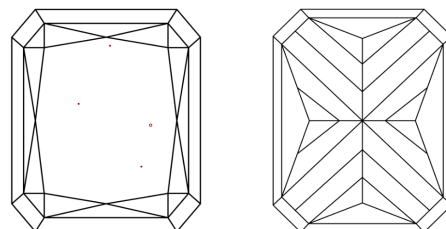

CLARITY CHARACTERISTICS

KEY TO SYMBOLS

Red symbols indicate internal characteristics.
Green symbols indicate external characteristics.

COLOR

D E F G H I J Faint Very Light Light

CLARITY

FL	IF	VS¹⁻²	VS¹⁻²	SI¹⁻²	I¹⁻³
Flawless	Internally Flawless	Very Very Slightly Included	Very Slightly Included	Slightly Included	Included