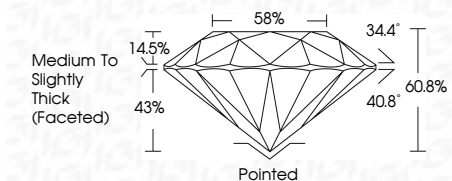

ELECTRONIC COPY

LG783638348
Report verification at igi.org

March 30, 2026
IGI Report Number **LG783638348**
Description **LABORATORY GROWN DIAMOND**
Shape and Cutting Style **ROUND BRILLIANT**
Measurements **8.13 - 8.19 X 4.96 MM**

GRADING RESULTS

Carat Weight **2.02 CARATS**
Color Grade **F**
Clarity Grade **VS 2**
Cut Grade **IDEAL**

Sample Image Used

ADDITIONAL GRADING INFORMATION

Polish **EXCELLENT**
Symmetry **EXCELLENT**
Fluorescence **NONE**
Inscription(s) **IGI LG783638348**
Comments: This Laboratory Grown Diamond was created by Chemical Vapor Deposition (CVD) growth process. Type IIa

March 30, 2026
IGI Report No **LG783638348**
ROUND BRILLIANT
8.13 - 8.19 X 4.96 MM
2.02 CARATS
Color Grade **F**
Clarity Grade **VS 2**
Cut Grade **IDEAL**
Depth **60.8%**
Table **58%**
Girdle **Medium To Slightly Thick (Faceted)**
Culet **Pointed**
Polish **EXCELLENT**
Symmetry **EXCELLENT**
Fluorescence **NONE**
Inscription(s) **IGI LG783638348**
Comments: This Laboratory Grown Diamond was created by Chemical Vapor Deposition (CVD) growth process. Type IIa

GRADING RESULTS

Carat Weight **2.02 CARATS**
Color Grade **F**
Clarity Grade **VS 2**
Cut Grade **IDEAL**

ADDITIONAL GRADING INFORMATION

Polish **EXCELLENT**
Symmetry **EXCELLENT**
Fluorescence **NONE**
Inscription(s) **IGI LG783638348**