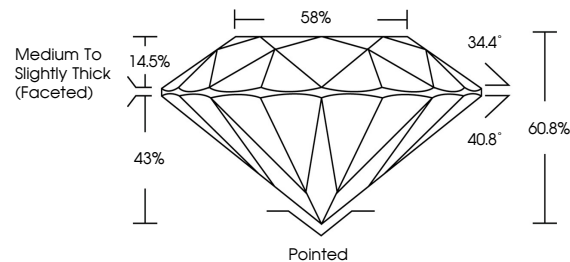

March 30, 2026
IGI Report No **LG783638348**
ROUND BRILLIANT
8.13 - 8.19 X 4.96 MM
2.02 CARATS
Color Grade **F**
Clarity Grade **VS 2**
Cut Grade **IDEAL**
Depth **60.8%**
Table **58%**
Girdle **Medium To Slightly Thick (Faceted)**
Culet **Pointed**
Polish **EXCELLENT**
Symmetry **EXCELLENT**
Fluorescence **NONE**
Inscription(s) **IGI LG783638348**
Comments: This Laboratory Grown Diamond was created by Chemical Vapor Deposition (CVD) growth process. Type IIa

GRADING RESULTS

Carat Weight **2.02 CARATS**
Color Grade **F**
Clarity Grade **VS 2**
Cut Grade **IDEAL**

ADDITIONAL GRADING INFORMATION

Polish **EXCELLENT**
Symmetry **EXCELLENT**
Fluorescence **NONE**
Inscription(s) **IGI LG783638348**

Comments: This Laboratory Grown Diamond was created by Chemical Vapor Deposition (CVD) growth process. Type IIa

PROPORTIONS

CLARITY CHARACTERISTICS

KEY TO SYMBOLS

Red symbols indicate internal characteristics.
Green symbols indicate external characteristics.