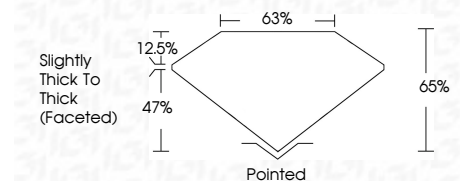

ELECTRONIC COPY

LG783635744
Report verification at igi.org

March 20, 2026
IGI Report Number **LG783635744**
Description **LABORATORY GROWN DIAMOND**
Shape and Cutting Style **OVAL BRILLIANT**
Measurements **10.21 X 6.78 X 4.41 MM**

GRADING RESULTS
Carat Weight **2.00 CARATS**
Color Grade **FANCY VIVID PINK**
Clarity Grade **VS 1**

ADDITIONAL GRADING INFORMATION
Polish **EXCELLENT**
Symmetry **EXCELLENT**
Fluorescence **STRONG**
Inscription(s) **IGI LG783635744**
Comments: This Laboratory Grown Diamond was created by Chemical Vapor Deposition (CVD) growth process. Indications of post-growth treatment.

March 20, 2026
IGI Report No LG783635744
OVAL BRILLIANT
2.00 CARATS
FANCY VIVID PINK
VS 1
10.21 X 6.78 X 4.41 MM
Color Grade
Clarity Grade
Depth
Table
Girdle
Slightly Thick To Thick (Faceted)
Pointed
EXCELLENT
EXCELLENT
STRONG
IGI LG783635744
Inscription(s)

GRADING RESULTS
Carat Weight **2.00 CARATS**
Color Grade **FANCY VIVID PINK**
Clarity Grade **VS 1**

ADDITIONAL GRADING INFORMATION
Polish **EXCELLENT**
Symmetry **EXCELLENT**
Fluorescence **STRONG**
Inscription(s) **IGI LG783635744**