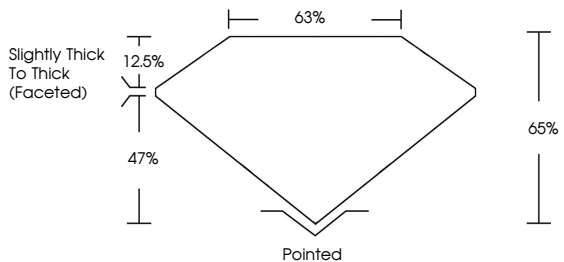

PROPORTIONS