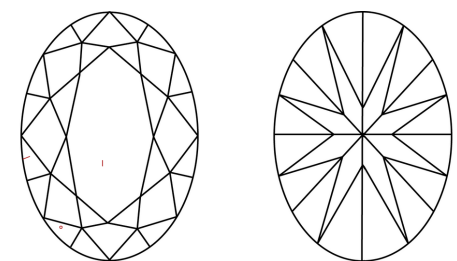

CLARITY CHARACTERISTICS

KEY TO SYMBOLS
Red symbols indicate internal characteristics.
Green symbols indicate external characteristics.