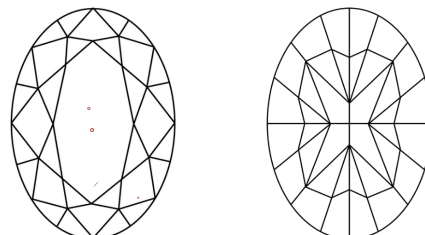

CLARITY CHARACTERISTICS

KEY TO SYMBOLS

Red symbols indicate internal characteristics.
Green symbols indicate external characteristics.

COLOR

D E F G H I J Faint Very Light Light

CLARITY

FL	IF	VS¹⁻²	VS¹⁻²	SI¹⁻²	I¹⁻³
Flawless	Internally Flawless	Very Very Slightly Included	Very Slightly Included	Slightly Included	Included