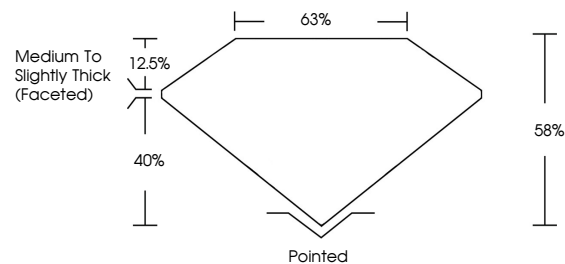

PROPORTIONS