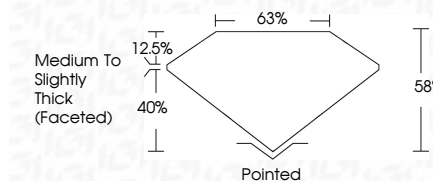

ELECTRONIC COPY

LG783632481
Report verification at igi.org

April 25, 2026
IGI Report Number **LG783632481**
Description **LABORATORY GROWN DIAMOND**
Shape and Cutting Style **OVAL MODIFIED BRILLIANT**
Measurements **13.39 X 9.19 X 5.33 MM**

GRADING RESULTS

Carat Weight **4.63 CARATS**
Color Grade **FANCY VIVID PINK**
Clarity Grade **VS 1**

ADDITIONAL GRADING INFORMATION

Polish **EXCELLENT**
Symmetry **EXCELLENT**
Fluorescence **SLIGHT**

Inscription(s) **IGI LG783632481**

Comments: This Laboratory Grown Diamond was created by Chemical Vapor Deposition (CVD) growth process. Indications of post-growth treatment.

April 25, 2026
IGI Report No LG783632481
OVAL MODIFIED BRILLIANT
13.39 X 9.19 X 5.33 MM
4.63 CARATS
FANCY VIVID PINK
VS 1
EXCELLENT
EXCELLENT
SLIGHT
IGI LG783632481

April 25, 2026
IGI Report Number **LG783632481**
Description **LABORATORY GROWN DIAMOND**
Shape and Cutting Style **OVAL MODIFIED BRILLIANT**
Measurements **13.39 X 9.19 X 5.33 MM**

GRADING RESULTS

Carat Weight **4.63 CARATS**
Color Grade **FANCY VIVID PINK**
Clarity Grade **VS 1**

ADDITIONAL GRADING INFORMATION

Polish **EXCELLENT**
Symmetry **EXCELLENT**
Fluorescence **SLIGHT**

Inscription(s) **IGI LG783632481**

Comments: This Laboratory Grown Diamond was created by Chemical Vapor Deposition (CVD) growth process. Indications of post-growth treatment.