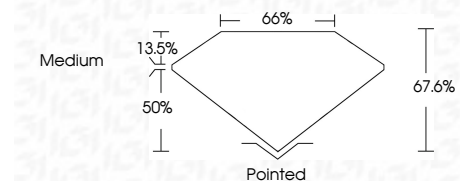

Measurements **7.97 X 5.93 X 4.01 MM**

GRADING RESULTS

Carat Weight **1.60 CARAT**
Color Grade **D**
Clarity Grade **VVS 2**

ADDITIONAL GRADING INFORMATION

Polish **EXCELLENT**
Symmetry **EXCELLENT**
Fluorescence **NONE**
Inscription(s) **(IGI) LG783629643**
Comments: This Laboratory Grown Diamond was created by Chemical Vapor Deposition (CVD) growth process. Type IIa

March 26, 2026
IGI Report No LG783629643
CUT CORNERED RECT. MODIFIED BRILLIANT
1.60 CARAT
D
VVS 2
50%
66%
Medium
Pointed
EXCELLENT
EXCELLENT
NONE
(IGI) LG783629643
Comments: This Laboratory Grown Diamond was created by Chemical Vapor Deposition (CVD) growth process. Type IIa

LABORATORY GROWN DIAMOND REPORT

March 26, 2026
IGI Report Number **LG783629643**
Description **LABORATORY GROWN DIAMOND**
Shape and Cutting Style **CUT CORNERED RECTANGULAR
MODIFIED BRILLIANT**
Measurements **7.97 X 5.93 X 4.01 MM**

GRADING RESULTS

Carat Weight **1.60 CARAT**
Color Grade **D**
Clarity Grade **VVS 2**

ADDITIONAL GRADING INFORMATION

Polish **EXCELLENT**
Symmetry **EXCELLENT**
Fluorescence **NONE**
Inscription(s) **(IGI) LG783629643**