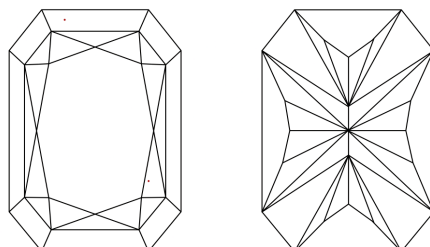

CLARITY CHARACTERISTICS

KEY TO SYMBOLS

Red symbols indicate internal characteristics.
Green symbols indicate external characteristics.