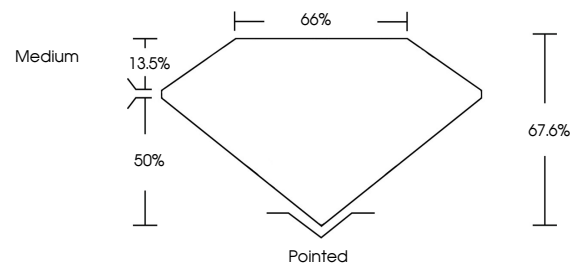

Measurements **7.97 X 5.93 X 4.01 MM**

GRADING RESULTS

Carat Weight **1.60 CARAT**
Color Grade **D**
Clarity Grade **VVS 2**

ADDITIONAL GRADING INFORMATION

Polish **EXCELLENT**
Symmetry **EXCELLENT**
Fluorescence **NONE**
Inscription(s) **(IGI) LG783629643**
Comments: This Laboratory Grown Diamond was created by Chemical Vapor Deposition (CVD) growth process. Type IIa

GRADING RESULTS

Carat Weight **1.60 CARAT**
Color Grade **D**
Clarity Grade **VVS 2**

ADDITIONAL GRADING INFORMATION

Polish **EXCELLENT**
Symmetry **EXCELLENT**
Fluorescence **NONE**
Inscription(s) **(IGI) LG783629643**

Comments: This Laboratory Grown Diamond was created by Chemical Vapor Deposition (CVD) growth process. Type IIa

PROPORTIONS

CLARITY CHARACTERISTICS

KEY TO SYMBOLS

Red symbols indicate internal characteristics.
Green symbols indicate external characteristics.