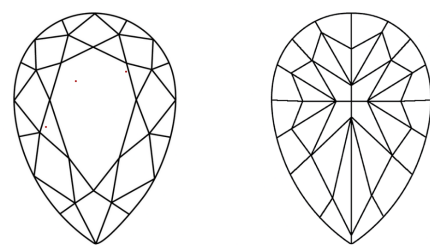

GRADING RESULTS
Carat Weight **2.52 CARATS**
Color Grade **FANCY INTENSE YELLOW**
Clarity Grade **VVS 2**

ADDITIONAL GRADING INFORMATION
Polish **EXCELLENT**
Symmetry **EXCELLENT**
Fluorescence **NONE**
Inscription(s) **IGI LG783628917**

Comments: This Laboratory Grown Diamond was created by Chemical Vapor Deposition (CVD) growth process.

PROPORTIONS

Sample Image Used

CLARITY CHARACTERISTICS

KEY TO SYMBOLS
Red symbols indicate internal characteristics.
Green symbols indicate external characteristics.