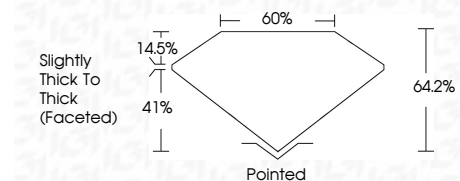

ELECTRONIC COPY

LG783628917
Report verification at igi.org

March 27, 2026
IGI Report Number **LG783628917**
Description **LABORATORY GROWN DIAMOND**

Shape and Cutting Style **PEAR MODIFIED BRILLIANT**
Measurements **11.17 X 6.88 X 4.42 MM**

GRADING RESULTS
Carat Weight **2.52 CARATS**
Color Grade **FANCY INTENSE YELLOW**
Clarity Grade **VVS 2**

ADDITIONAL GRADING INFORMATION
Polish **EXCELLENT**
Symmetry **EXCELLENT**
Fluorescence **NONE**
Inscription(s) **IGI LG783628917**
Comments: This Laboratory Grown Diamond was created by Chemical Vapor Deposition (CVD) growth process.

March 27, 2026
IGI Report No **LG783628917**
PEAR MODIFIED BRILLIANT
Carat Weight **2.52 CARATS**
Color Grade **FANCY INTENSE YELLOW**
Clarity Grade **VVS 2**
Depth **41%**
Table **14.5%**
Girdle **Slightly Thick To Thick (Faceted)**
Culet **Pointed**
Polish **EXCELLENT**
Symmetry **EXCELLENT**
Fluorescence **NONE**
Inscription(s) **IGI LG783628917**
Comments: This Laboratory Grown Diamond was created by Chemical Vapor Deposition (CVD) growth process.

GRADING RESULTS
Carat Weight **2.52 CARATS**
Color Grade **FANCY INTENSE YELLOW**
Clarity Grade **VVS 2**

ADDITIONAL GRADING INFORMATION
Polish **EXCELLENT**
Symmetry **EXCELLENT**
Fluorescence **NONE**
Inscription(s) **IGI LG783628917**