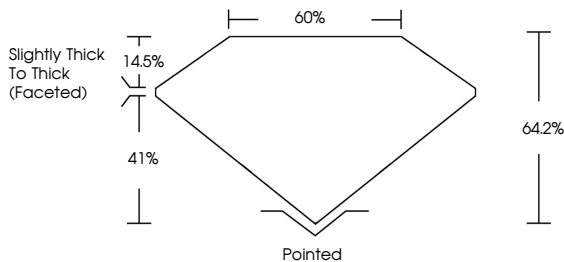

PROPORTIONS