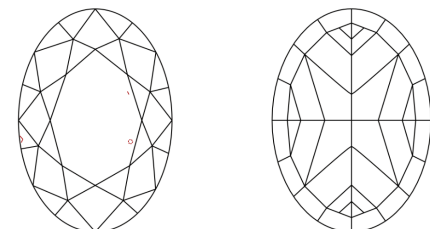

CLARITY CHARACTERISTICS

KEY TO SYMBOLS

Red symbols indicate internal characteristics.
Green symbols indicate external characteristics.

COLOR

D	E	F	G	H	I	J	Faint	Very Light	Light

CLARITY

FL	IF	VVS¹⁻²	VS¹⁻²	SI¹⁻²	I¹⁻³
Flawless	Internally Flawless	Very Very Slightly Included	Very Slightly Included	Slightly Included	Included