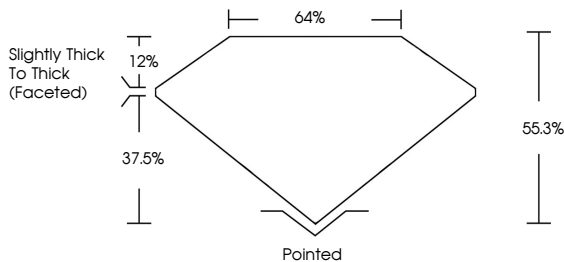

GRADING RESULTS

Carat Weight **3.13 CARATS**
Color Grade **FANCY VIVID GREEN**
Clarity Grade **VVS 2**

ADDITIONAL GRADING INFORMATION

Polish **EXCELLENT**
Symmetry **EXCELLENT**
Fluorescence **VERY SLIGHT**
Inscription(s) **IGI LG783624851**

Comments: This Laboratory Grown Diamond was created by Chemical Vapor Deposition (CVD) growth process. Indications of post-growth treatment.

PROPORTIONS

Sample Image Used

CLARITY CHARACTERISTICS

KEY TO SYMBOLS