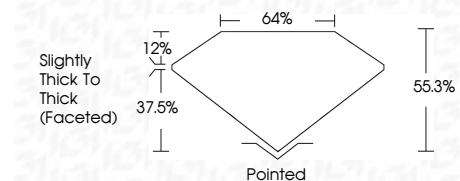

ELECTRONIC COPY

LG783624851
Report verification at igi.org

April 23, 2026
IGI Report Number **LG783624851**
Description **LABORATORY GROWN DIAMOND**
Shape and Cutting Style **OVAL MODIFIED BRILLIANT**
Measurements **18.47 X 6.31 X 3.49 MM**

GRADING RESULTS

Carat Weight **3.13 CARATS**
Color Grade **FANCY VIVID GREEN**
Clarity Grade **VVS 2**

ADDITIONAL GRADING INFORMATION

Polish **EXCELLENT**
Symmetry **EXCELLENT**
Fluorescence **VERY SLIGHT**
Inscription(s) **IGI LG783624851**

LABORATORY GROWN DIAMOND REPORT

April 23, 2026
IGI Report Number **LG783624851**
Description **LABORATORY GROWN DIAMOND**
Shape and Cutting Style **OVAL MODIFIED BRILLIANT**
Measurements **18.47 X 6.31 X 3.49 MM**