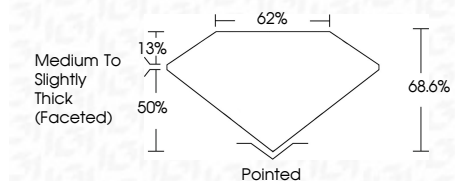

ELECTRONIC COPY

LG783624063
Report verification at igi.org

March 19, 2026
IGI Report Number **LG783624063**
Description **LABORATORY GROWN DIAMOND**
Shape and Cutting Style **SQUARE CUSHION MODIFIED BRILLIANT**
Measurements **7.91 X 7.77 X 5.33 MM**

GRADING RESULTS
Carat Weight **2.52 CARATS**
Color Grade **F**
Clarity Grade **VVS 2**

ADDITIONAL GRADING INFORMATION
Polish **EXCELLENT**
Symmetry **EXCELLENT**
Fluorescence **NONE**
Inscription(s) **IGI LG783624063**
Comments: This Laboratory Grown Diamond was created by Chemical Vapor Deposition (CVD) growth process. Type IIa

March 19, 2026
IGI Report No LG783624063
SQUARE CUSHION MODIFIED BRILLIANT
Carat Weight **2.52 CARATS**
Color Grade **F**
Clarity Grade **VVS 2**
Depth **68.6%**
Table **50%**
Girdle **Medium to Slightly Thick (Faceted)**
Culet **Pointed**
Polish **EXCELLENT**
Symmetry **EXCELLENT**
Fluorescence **NONE**
Inscription(s) **IGI LG783624063**
Comments: This Laboratory Grown Diamond was created by Chemical Vapor Deposition (CVD) growth process. Type IIa

March 19, 2026
IGI Report Number **LG783624063**
Description **LABORATORY GROWN DIAMOND**
Shape and Cutting Style **SQUARE CUSHION MODIFIED BRILLIANT**
Measurements **7.91 X 7.77 X 5.33 MM**

GRADING RESULTS
Carat Weight **2.52 CARATS**
Color Grade **F**
Clarity Grade **VVS 2**