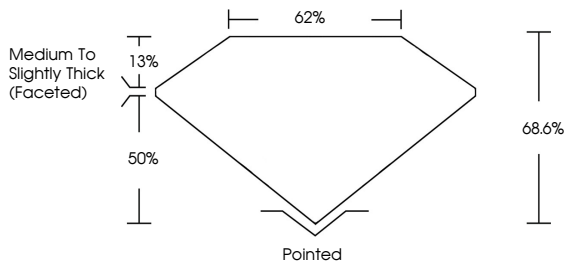

PROPORTIONS