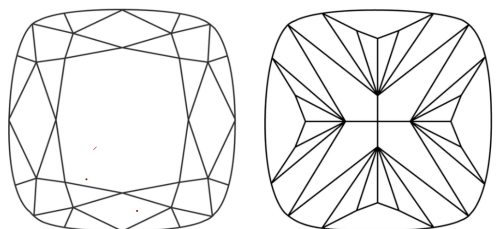

March 19, 2026
IGI Report Number **LG783624063**
Description **LABORATORY GROWN DIAMOND**
Shape and Cutting Style **SQUARE CUSHION MODIFIED BRILLIANT**
Measurements **7.91 X 7.77 X 5.33 MM**

GRADING RESULTS
Carat Weight **2.52 CARATS**
Color Grade **F**
Clarity Grade **VVS 2**

PROPORTIONS

CLARITY CHARACTERISTICS

KEY TO SYMBOLS
Red symbols indicate internal characteristics.
Green symbols indicate external characteristics.

Sample Image Used

COLOR

D	E	F	G	H	I	J	Faint	Very Light	Light
---	---	---	---	---	---	---	-------	------------	-------