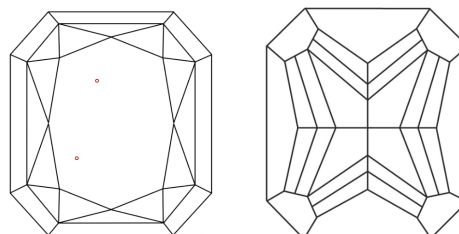

CLARITY CHARACTERISTICS

KEY TO SYMBOLS

Red symbols indicate internal characteristics.
Green symbols indicate external characteristics.