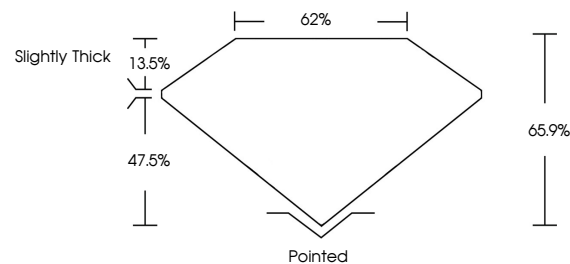

Measurements **11.88 X 7.80 X 5.14 MM**

GRADING RESULTS

Carat Weight **4.58 CARATS**
Color Grade **FANCY BROWN**
Clarity Grade **VS 1**

ADDITIONAL GRADING INFORMATION

Polish **EXCELLENT**
Symmetry **EXCELLENT**
Fluorescence **NONE**
Inscription(s) **IGI LG783623173**

GRADING RESULTS

Carat Weight **4.58 CARATS**
Color Grade **FANCY BROWN**
Clarity Grade **VS 1**

ADDITIONAL GRADING INFORMATION

Polish **EXCELLENT**
Symmetry **EXCELLENT**
Fluorescence **NONE**
Inscription(s) **IGI LG783623173**

Comments: This Laboratory Grown Diamond was created by Chemical Vapor Deposition (CVD) growth process. Indications of post-growth treatment.

PROPORTIONS

CLARITY CHARACTERISTICS

KEY TO SYMBOLS

Red symbols indicate internal characteristics.
Green symbols indicate external characteristics.