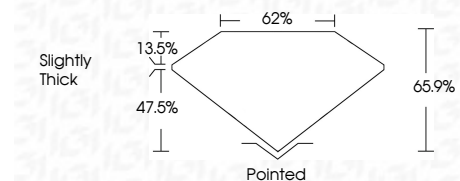

ELECTRONIC COPY

LG783623173
Report verification at igi.org

March 27, 2026
IGI Report Number **LG783623173**
Description **LABORATORY GROWN DIAMOND**

Shape and Cutting Style **CUT CORNERED
RECTANGULAR MODIFIED
BRILLIANT**

Measurements **11.88 X 7.80 X 5.14 MM**

GRADING RESULTS

Carat Weight **4.58 CARATS**
Color Grade **FANCY BROWN**
Clarity Grade **VS 1**

ADDITIONAL GRADING INFORMATION

Polish **EXCELLENT**
Symmetry **EXCELLENT**
Fluorescence **NONE**
Inscription(s) **IGI LG783623173**

Comments: This Laboratory Grown Diamond was created by Chemical Vapor Deposition (CVD) growth process. Indications of post-growth treatment.

March 27, 2026
IGI Report No LG783623173
CUT CORNERED RECT. MODIFIED BRILLIANT
11.88 X 7.80 X 5.14 MM
4.58 CARATS
FANCY BROWN
VS 1
65.9%
47.5%
13.5%
Slightly Thick
Pointed
EXCELLENT
EXCELLENT
NONE
IGI LG783623173

GRADING RESULTS

Carat Weight **4.58 CARATS**
Color Grade **FANCY BROWN**
Clarity Grade **VS 1**

ADDITIONAL GRADING INFORMATION

Polish **EXCELLENT**
Symmetry **EXCELLENT**
Fluorescence **NONE**
Inscription(s) **IGI LG783623173**