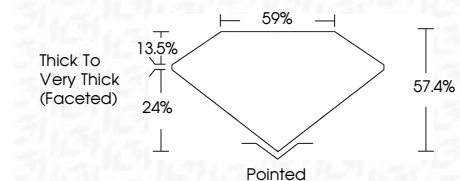

ELECTRONIC COPY

LG783616724
Report verification at igi.org

April 1, 2026
IGI Report Number **LG783616724**
Description **LABORATORY GROWN DIAMOND**
Shape and Cutting Style **HEART MODIFIED BRILLIANT**
Measurements **6.51 X 7.00 X 4.02 MM**

GRADING RESULTS
Carat Weight **1.45 CARAT**
Color Grade **FANCY VIVID PINK**
Clarity Grade **VVS 2**

ADDITIONAL GRADING INFORMATION
Polish **VERY GOOD**
Symmetry **VERY GOOD**
Fluorescence **STRONG**
Inscription(s) **IGI LG783616724**
Comments: This Laboratory Grown Diamond was created by Chemical Vapor Deposition (CVD) growth process. Indications of post-growth treatment.

April 1, 2026
IGI Report No **LG783616724**
HEART MODIFIED BRILLIANT
6.51 X 7.00 X 4.02 MM
1.45 CARAT
FANCY VIVID PINK
VVS 2
57.4%
24%
Thick to Very Thick (Faceted)
Pointed
Polish **VERY GOOD**
Symmetry **VERY GOOD**
Fluorescence **STRONG**
Inscription(s) **IGI LG783616724**

GRADING RESULTS
Carat Weight **1.45 CARAT**
Color Grade **FANCY VIVID PINK**
Clarity Grade **VVS 2**

ADDITIONAL GRADING INFORMATION
Polish **VERY GOOD**
Symmetry **VERY GOOD**
Fluorescence **STRONG**
Inscription(s) **IGI LG783616724**