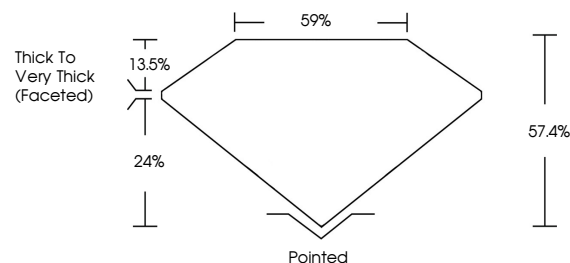

PROPORTIONS