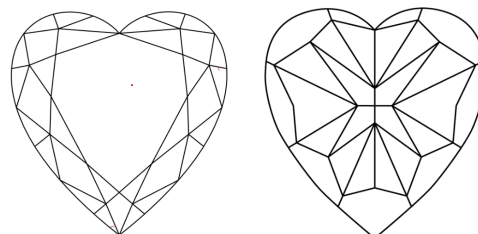

CLARITY CHARACTERISTICS

KEY TO SYMBOLS

Red symbols indicate internal characteristics.
Green symbols indicate external characteristics.

COLOR

D E F G H I J Faint Very Light Light

CLARITY

FL	IF	VS¹⁻²	VS¹⁻²	SI¹⁻²	I¹⁻³
Flawless	Internally Flawless	Very Very Slightly Included	Very Slightly Included	Slightly Included	Included