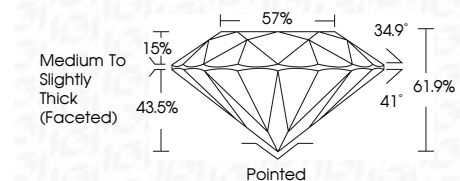

**ELECTRONIC COPY**

LG783612266  
Report verification at igi.org

March 16, 2026  
IGI Report Number **LG783612266**  
Description **LABORATORY GROWN DIAMOND**  
Shape and Cutting Style **ROUND BRILLIANT**  
Measurements **8.10 - 8.16 X 5.03 MM**

**GRADING RESULTS**

Carat Weight **2.03 CARATS**  
Color Grade **E**  
Clarity Grade **VVS 1**  
Cut Grade **IDEAL**

**ADDITIONAL GRADING INFORMATION**

Polish **EXCELLENT**  
Symmetry **EXCELLENT**  
Fluorescence **NONE**  
Inscription(s) **IGI LG783612266**  
Comments: This Laboratory Grown Diamond was created by Chemical Vapor Deposition (CVD) growth process. Type IIa

March 16, 2026  
IGI Report No LG783612266  
**ROUND BRILLIANT**  
8.10 - 8.16 X 5.03 MM  
2.03 CARATS  
E  
VVS 1  
IDEAL  
61.9%  
57%  
Medium To Slightly Thick (Faceted)  
Pointed  
EXCELLENT  
EXCELLENT  
NONE  
IGI LG783612266  
Comments: This Laboratory Grown Diamond was created by Chemical Vapor Deposition (CVD) growth process. Type IIa

**LABORATORY GROWN DIAMOND REPORT**

March 16, 2026  
IGI Report Number **LG783612266**  
Description **LABORATORY GROWN DIAMOND**  
Shape and Cutting Style **ROUND BRILLIANT**  
Measurements **8.10 - 8.16 X 5.03 MM**