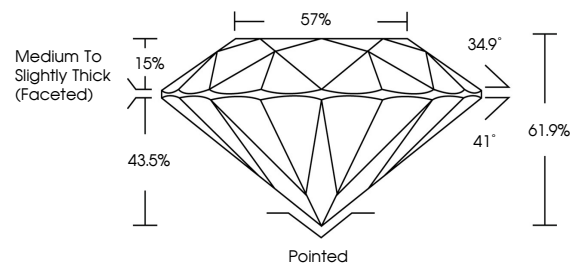

PROPORTIONS