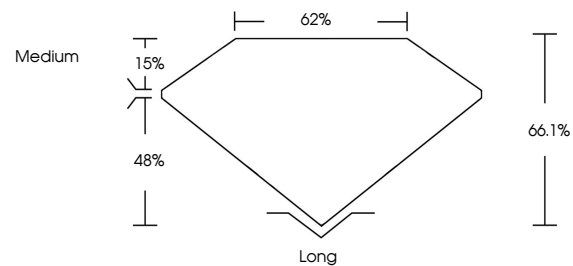

March 18, 2026
IGI Report No **LG783607754**
EMERALD CUT
8.61 X 6.05 X 4.00 MM
2.06 CARATS
Color Grade **G**
Clarity Grade **VVS 2**
Depth **66.1%**
Table **62%**
Girdle **Medium**
Culet **Long**
Polish **EXCELLENT**
Symmetry **EXCELLENT**
Fluorescence **NONE**
Inscription(s) **IGI LG783607754**
Comments: This Laboratory Grown Diamond was created by Chemical Vapor Deposition (CVD) growth process. Type IIa

LABORATORY GROWN DIAMOND REPORT

March 18, 2026
IGI Report Number **LG783607754**
Description **LABORATORY GROWN DIAMOND**
Shape and Cutting Style **EMERALD CUT**
Measurements **8.61 X 6.05 X 4.00 MM**

GRADING RESULTS
Carat Weight **2.06 CARATS**
Color Grade **G**
Clarity Grade **VVS 2**

PROPORTIONS

Sample Image Used

CLARITY CHARACTERISTICS

KEY TO SYMBOLS

Red symbols indicate internal characteristics.
Green symbols indicate external characteristics.

COLOR

D E F G H I J Faint Very Light Light