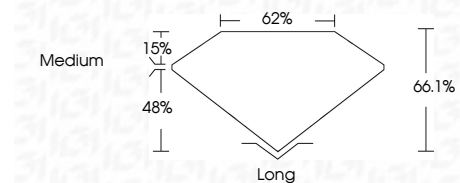

ELECTRONIC COPY

LG783607754
Report verification at igi.org

March 18, 2026
IGI Report Number **LG783607754**
Description **LABORATORY GROWN DIAMOND**
Shape and Cutting Style **EMERALD CUT**
Measurements **8.61 X 6.05 X 4.00 MM**

GRADING RESULTS
Carat Weight **2.06 CARATS**
Color Grade **G**
Clarity Grade **VVS 2**

ADDITIONAL GRADING INFORMATION
Polish **EXCELLENT**
Symmetry **EXCELLENT**
Fluorescence **NONE**
Inscription(s) **IGI LG783607754**
Comments: This Laboratory Grown Diamond was created by Chemical Vapor Deposition (CVD) growth process. Type IIa

March 18, 2026
IGI Report No **LG783607754**
EMERALD CUT
8.61 X 6.05 X 4.00 MM
2.06 CARATS
Color Grade **G**
Clarity Grade **VVS 2**
Depth **66.1%**
Table **62%**
Girdle **Medium**
Culet **Long**
Polish **EXCELLENT**
Symmetry **EXCELLENT**
Fluorescence **NONE**
Inscription(s) **IGI LG783607754**
Comments: This Laboratory Grown Diamond was created by Chemical Vapor Deposition (CVD) growth process. Type IIa

LABORATORY GROWN DIAMOND REPORT

March 18, 2026
IGI Report Number **LG783607754**
Description **LABORATORY GROWN DIAMOND**
Shape and Cutting Style **EMERALD CUT**
Measurements **8.61 X 6.05 X 4.00 MM**

GRADING RESULTS
Carat Weight **2.06 CARATS**
Color Grade **G**
Clarity Grade **VVS 2**