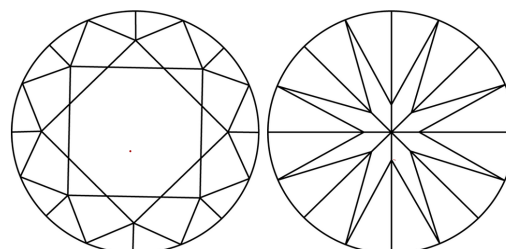

CLARITY CHARACTERISTICS

KEY TO SYMBOLS

Red symbols indicate internal characteristics.
Green symbols indicate external characteristics.

COLOR

D E F G H I J Faint Very Light Light

CLARITY

FL	IF	VVS¹⁻²	VS¹⁻²	SI¹⁻²	I¹⁻³
Flawless	Internally Flawless	Very Very Slightly Included	Very Slightly Included	Slightly Included	Included