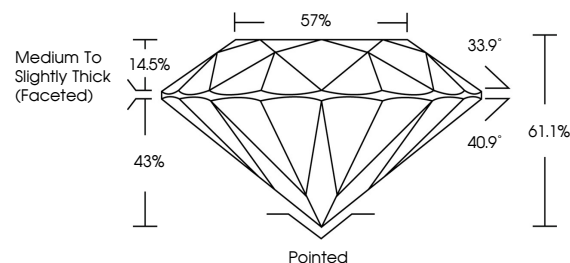

PROPORTIONS