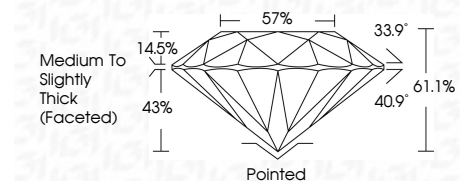

ELECTRONIC COPY

LG783606322
Report verification at igi.org

March 18, 2026
IGI Report Number **LG783606322**
Description **LABORATORY GROWN DIAMOND**
Shape and Cutting Style **ROUND BRILLIANT**
Measurements **6.53 - 6.58 X 4.00 MM**

GRADING RESULTS
Carat Weight **1.05 CARAT**
Color Grade **E**
Clarity Grade **VVS 2**
Cut Grade **IDEAL**

ADDITIONAL GRADING INFORMATION
Polish **EXCELLENT**
Symmetry **EXCELLENT**
Fluorescence **NONE**
Inscription(s) **IGI LG783606322**
Comments: This Laboratory Grown Diamond was created by Chemical Vapor Deposition (CVD) growth process. Type IIa

March 18, 2026
IGI Report No LG783606322
ROUND BRILLIANT
6.53 - 6.58 X 4.00 MM
Carat Weight **1.05 CARAT**
Color Grade **E**
Clarity Grade **VVS 2**
Cut Grade **IDEAL**
Depth **61.1%**
Table **57%**
Girdle **Medium To Slightly Thick (Faceted)**
Culet **Pointed**
Polish **EXCELLENT**
Symmetry **EXCELLENT**
Fluorescence **NONE**
Inscription(s) **IGI LG783606322**
Comments: This Laboratory Grown Diamond was created by Chemical Vapor Deposition (CVD) growth process. Type IIa

GRADING RESULTS
Carat Weight **1.05 CARAT**
Color Grade **E**
Clarity Grade **VVS 2**
Cut Grade **IDEAL**

ADDITIONAL GRADING INFORMATION
Polish **EXCELLENT**
Symmetry **EXCELLENT**
Fluorescence **NONE**
Inscription(s) **IGI LG783606322**